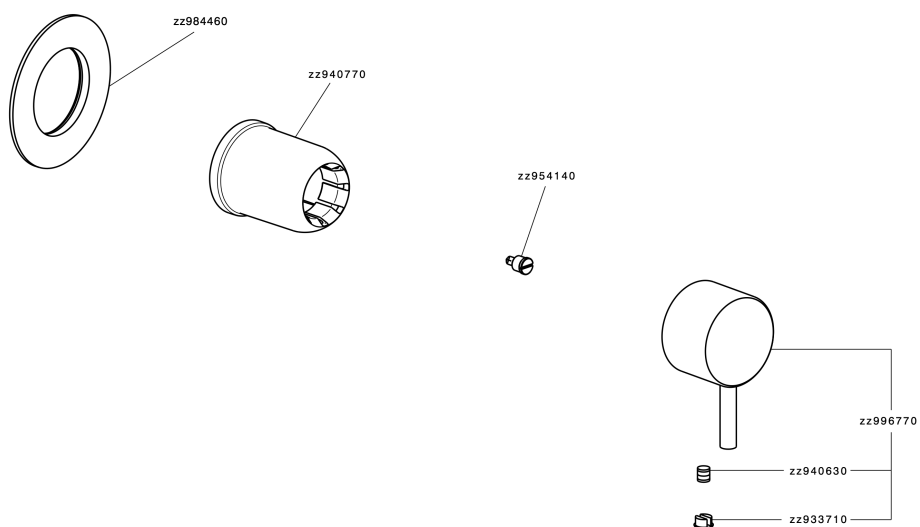

Exposed part for concealed S.L. shower valve NUOVA LESS_LN003000

LN003000

<https://en.cisal.it/exposed-part-for-concealed-s-l-shower-valve-nuova-less-ln003000>

Concealed single lever shower mixer CONCEALED_ZA005301

ZA005301

<https://en.cisal.it/concealed-single-lever-shower-mixer-concealed-za005301>

Concealed single lever shower mixer CONCEALED_ZA005300

ZA005300

<https://en.cisal.it/concealed-single-lever-shower-mixer-concealed-za005300>