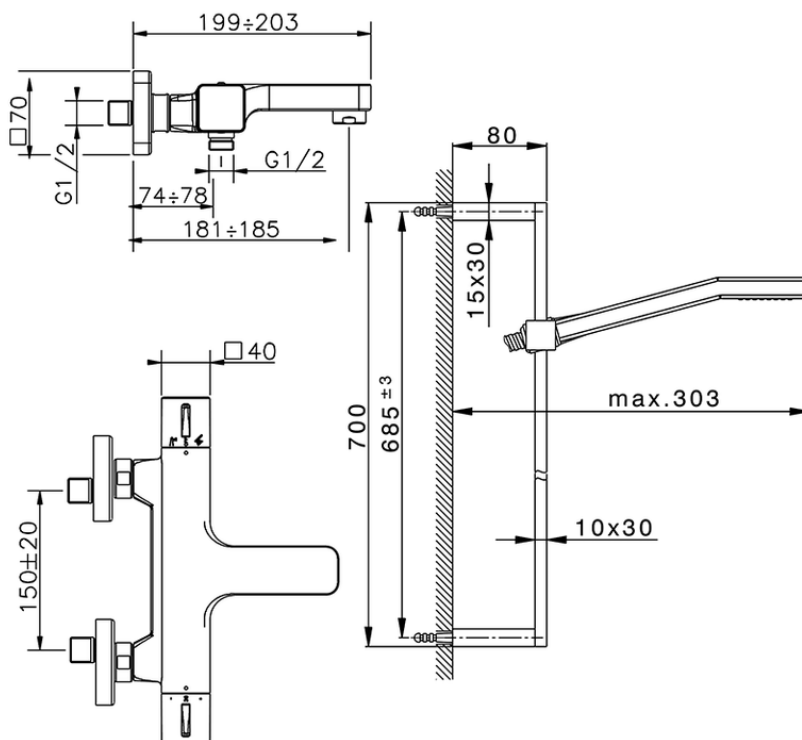

## Thermostatic bath-shower mixer with sliding bar CUBIC\_CUS21020

CUS21020

<https://en.cisal.it/thermostatic-bath-shower-mixer-with-sliding-bar-cubic-cus21020>

2026-02-03