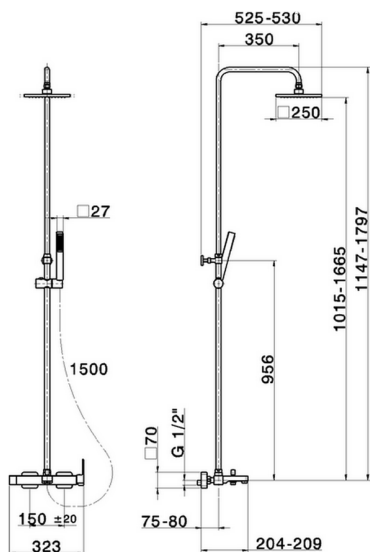

3-functions single lever bath set SHOWER COLUMNS_RR004121

MODEL **RR004121**

3-functions single lever bath set, 2 outlet diverter, adjustable riser column, sliding shower bracket, ABS 27x27mm one spray minimalist square handshower, 250x250 mm Brass square showerhead 8 mm thick, 150 cm smooth SILVERFLEX Flexible Hose

AVAILABLE FINISHINGS

CHARACTERISTICS

Cartridge Spare Parts **ZZ95409000**

35 mm Cartridge

EcoStop

EcoStop feature limits water flow to approximately 50% of maximum output with one point of resistance on setting. Push slightly past the middle stop only when full water output is required. This will save water up to 50%.

DeviaStop

The Cisal Devia Stop technology allows to adjust the water flow and to direct it to the selected output point (overhead soaker, hand shower, etc).

2024-12-22