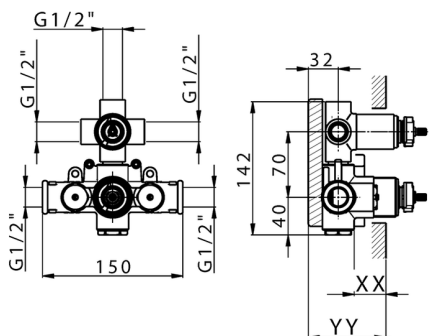

AVAILABLE FINISHINGS

CHARACTERISTICS

Concealed **1**
 Cartridge Spare Parts **24.04A.PP**
8x20 Plus P Thermostatic Valve

Piastra/Plate/Plaque/Platte/Placa
 2-3mm: XX 25-40 YY 76-91
 10 mm: XX 16-31 YY 65-80