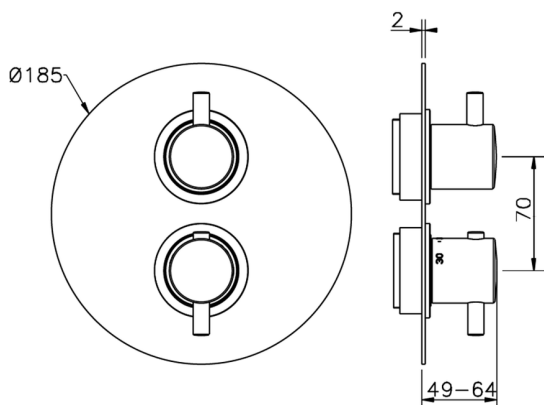

Exposed part for con.thermo.shower valve, 3-outlet NUOVA LESS_LN018200

MODEL **LN018200**

Exposed part for con.thermo.shower valve,
3-outlet,with 3 outlet deviastop,without concealed
part,for item ZA018201

AVAILABLE FINISHINGS

- **21** 21 Chrome
- **2F** 2F Brushed Nickel
- **40** 40 Matt Black
- **4Q** 4Q Matt White

CHARACTERISTICS

Installation **Concealed**
Required concealed parts **ZA018201**

Thermostatic

The Cisal thermostatic is your personal water manager, helping you to handle, control and save water and energy.