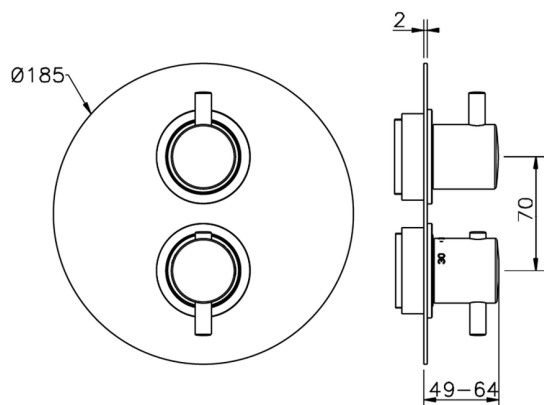

Exposed part for con.thermo.shower valve, 3-outlet NUOVA LESS_LN018200

MODEL **LN018200**

Exposed part for con.thermo.shower valve,
3-outlet,with 3 outlet devistop,without concealed
part,for item ZA018201

AVAILABLE FINISHINGS

- **21** 21 Chrome
- **2F** 2F Brushed Nickel
- **40** 40 Matt Black
- **4Q** 4Q Matt White

CHARACTERISTICS

Installation **Concealed**
Required concealed parts **ZA018201**

Thermostatic

The Cisal thermostatic is your personal water manager, helping you to handle, control and save water and energy.