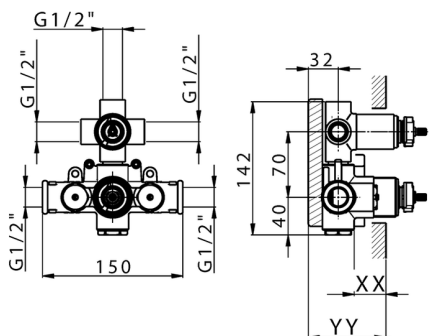

## Concealed thermostatic shower valve, 3-outlets CONCEALED\_ZA018201

MODEL **ZA018201**

Concealed thermostatic shower valve, 3-outlets, with 1/2" 3 outlet deviastop cartridge, without trim kit

AVAILABLE FINISHINGS

CHARACTERISTICS

Concealed **1**  
 Cartridge Spare Parts **24.04A.PP**  
**8x20 Plus P Thermostatic Valve**

Piastra/Plate/Plaque/Platte/Placa  
 2-3mm: XX 25-40 YY 76-91  
 10 mm: XX 16-31 YY 65-80