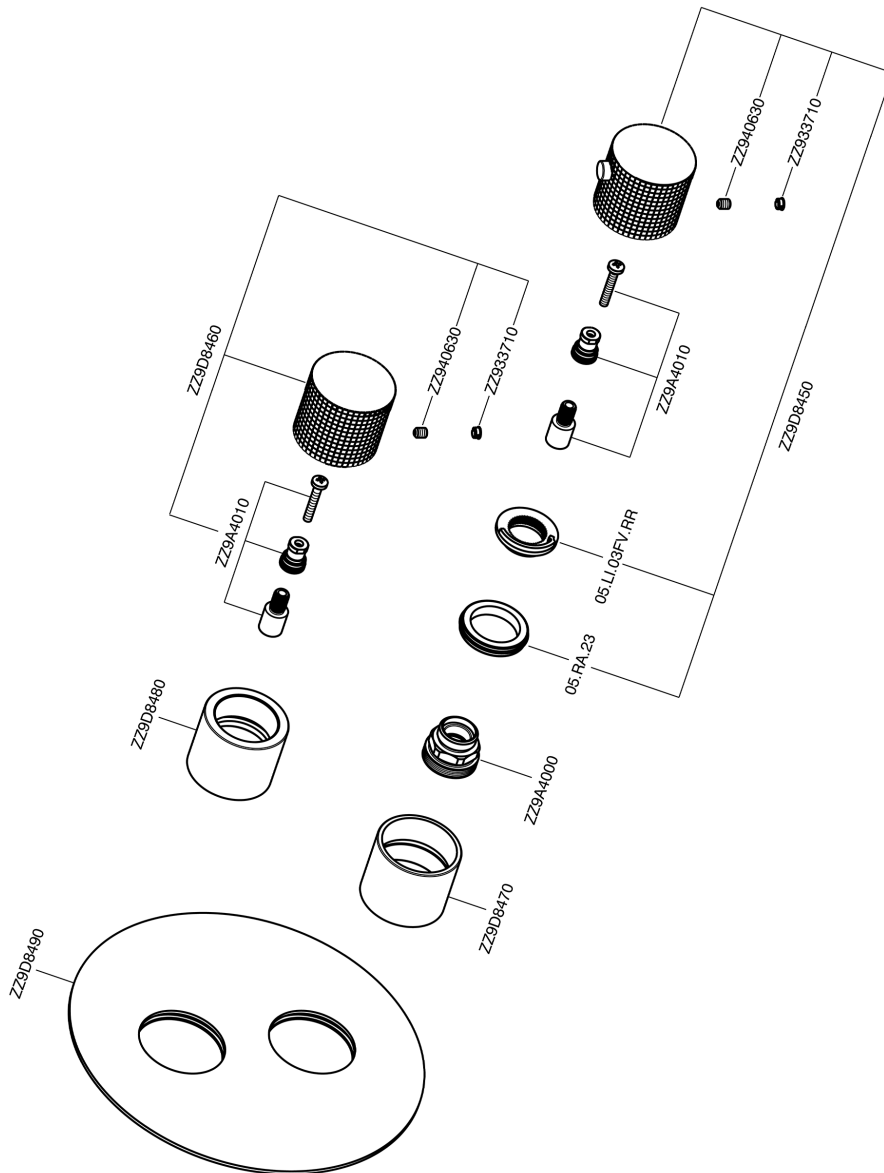

Exposed part for con.thermo.shower valve 1-outlet NUANCE X32_X1007300

X1007300

<https://en.cisal.it/exposed-part-for-con-thermo-shower-valve-1-outlet-nuance-x32-x1007300>

Concealed thermostatic shower valve, 1-outlet CONCEALED_ZA007301

ZA007301

<https://en.cisal.it/concealed-thermostatic-shower-valve-1-outlet-concealed-za007301>

2025-01-05