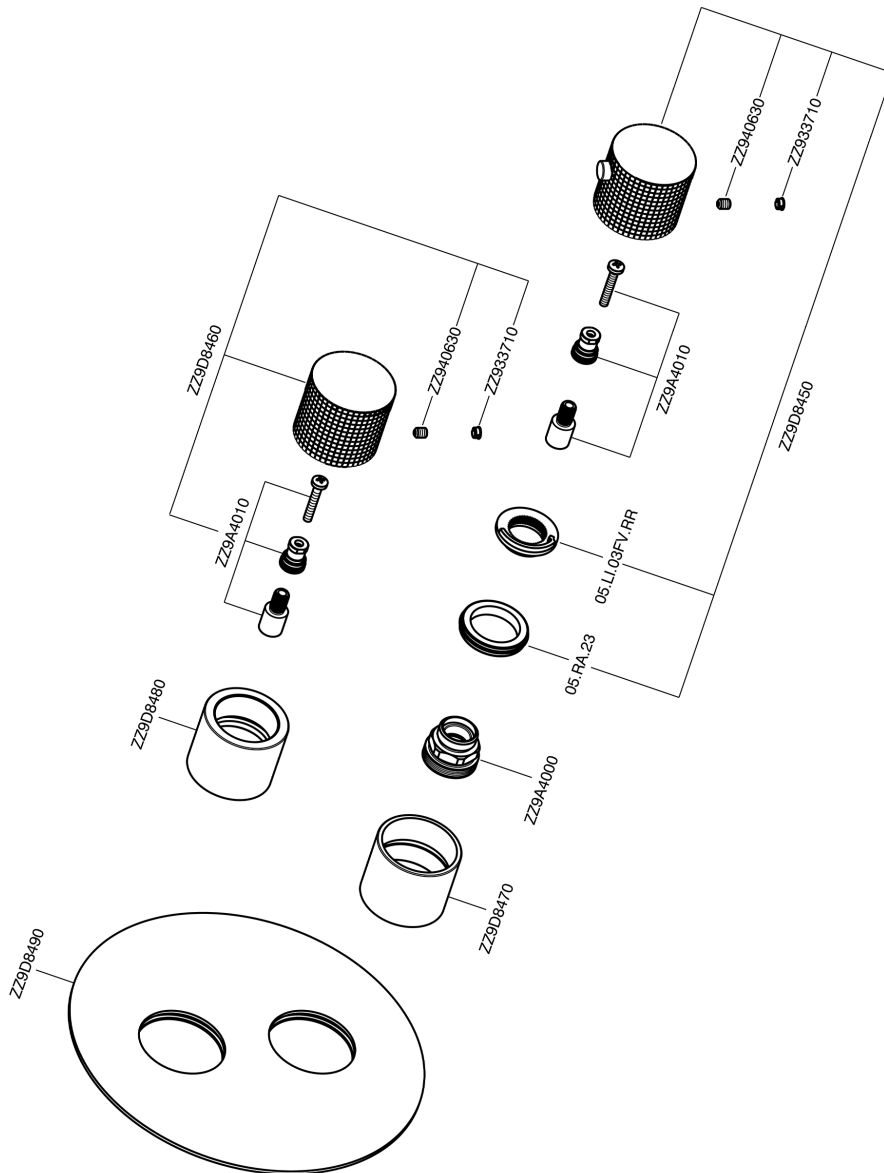

Exposed part for con.thermo.shower valve 1-outlet NUANCE X32_X1007300

X1007300

<https://en.cisal.it/exposed-part-for-con-thermo-shower-valve-1-outlet-nuance-x32-x1007300>

Concealed thermostatic shower valve, 1-outlet CONCEALED_ZA007301

ZA007301

<https://en.cisal.it/concealed-thermostatic-shower-valve-1-outlet-concealed-za007301>

2025-01-02