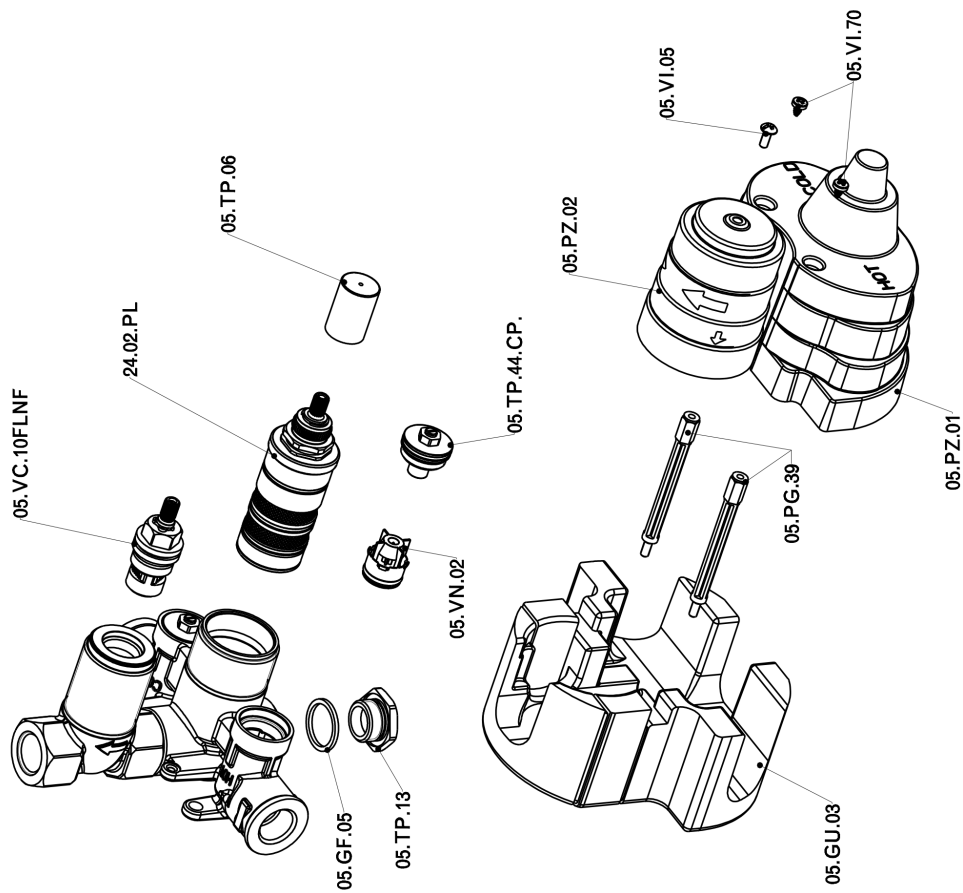

Exposed part for con.thermo.shower valve 1-outlet NUANCE X32_X1007300

X1007300

<https://en.cisal.it/exposed-part-for-con-thermo-shower-valve-1-outlet-nuance-x32-x1007300>

Concealed thermostatic shower valve, 1-outlet CONCEALED_ZA007301

ZA007301

<https://en.cisal.it/concealed-thermostatic-shower-valve-1-outlet-concealed-za007301>

2025-01-02