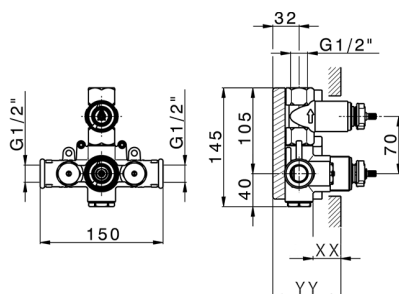

<https://en.cisal.it/exposed-part-for-con-thermo-shower-valve-1-outlet-nuance-x32-x1007300>

Concealed thermostatic shower valve, 1-outlet CONCEALED_ZA007301

MODEL **ZA007301**

Concealed thermostatic shower valve,
1-outlet, Stopvalve with 1/2" outlet, without trim kit

AVAILABLE FINISHINGS

CHARACTERISTICS

Concealed **1**
Cartridge Spare Parts **24.04A.PP**
8x20 Plus P Thermostatic Valve

Piastra/Plate/Plaque/Platte/Placa
2-3mm: XX 25-40 YY 76-91
10mm: XX 16-31 YY 65-80

Thermostatic