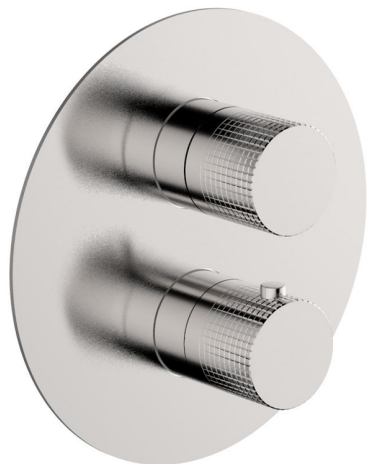

Exposed part for con.thermo.shower valve 1-outlet NUANCE X32_X1007300

MODEL **X1007300**

Exposed part for con.thermo.shower valve 1-outlet, stop valve, without concealed part, for items ZA007301, Inox AISI 316L

AVAILABLE FINISHINGS

-  **5H** 5H Dark Brass Brushed
-  **5L** 5L Brushed Black Titanium
-  **5N** 5N Brushed Rose Gold
-  **D1** D1 Brushed Inox

CHARACTERISTICS

Installation **Concealed**
 Required concealed parts **ZA007301**

Thermostatic

The Cisal thermostatic is your personal water manager, helping you to handle, control and save water and energy.

Exposed part for con.thermo.shower valve 1-outlet NUANCE X32_X1007300

X1007300

<https://en.cisal.it/exposed-part-for-con-thermo-shower-valve-1-outlet-nuance-x32-x1007300>

Concealed thermostatic shower valve, 1-outlet CONCEALED_ZA007301

MODEL **ZA007301**

Concealed thermostatic shower valve,
1-outlet, Stopvalve with 1/2" outlet, without trim kit