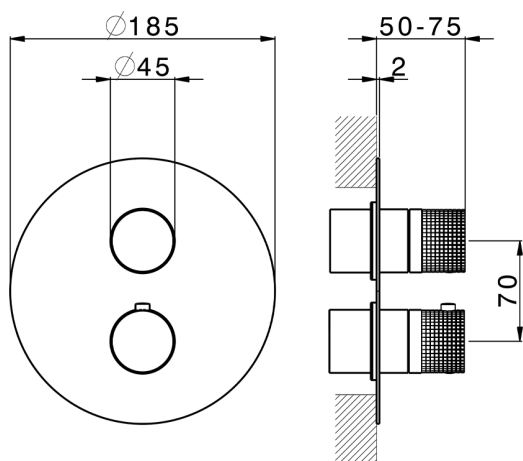

Exposed part for con.thermo.shower valve 1-outlet NUANCE X32_X1007300

MODEL **X1007300**

Exposed part for con.thermo.shower valve 1-outlet, stop valve, without concealed part, for items ZA007301, Inox AISI 316L

AVAILABLE FINISHINGS

-  **5H** 5H Dark Brass Brushed
-  **5L** 5L Brushed Black Titanium
-  **5N** 5N Brushed Rose Gold
-  **D1** D1 Brushed Inox

CHARACTERISTICS

Installation **Concealed**
 Required concealed parts **ZA007301**

AVAILABLE FINISHINGS

CHARACTERISTICS

Concealed **1**
Cartridge Spare Parts **24.04A.PP**
8x20 Plus P Thermostatic Valve

Piastra/Plate/Plaque/Platte/Placa
2-3mm: XX 25-40 YY 76-91
10mm: XX 16-31 YY 65-80

Thermostatic