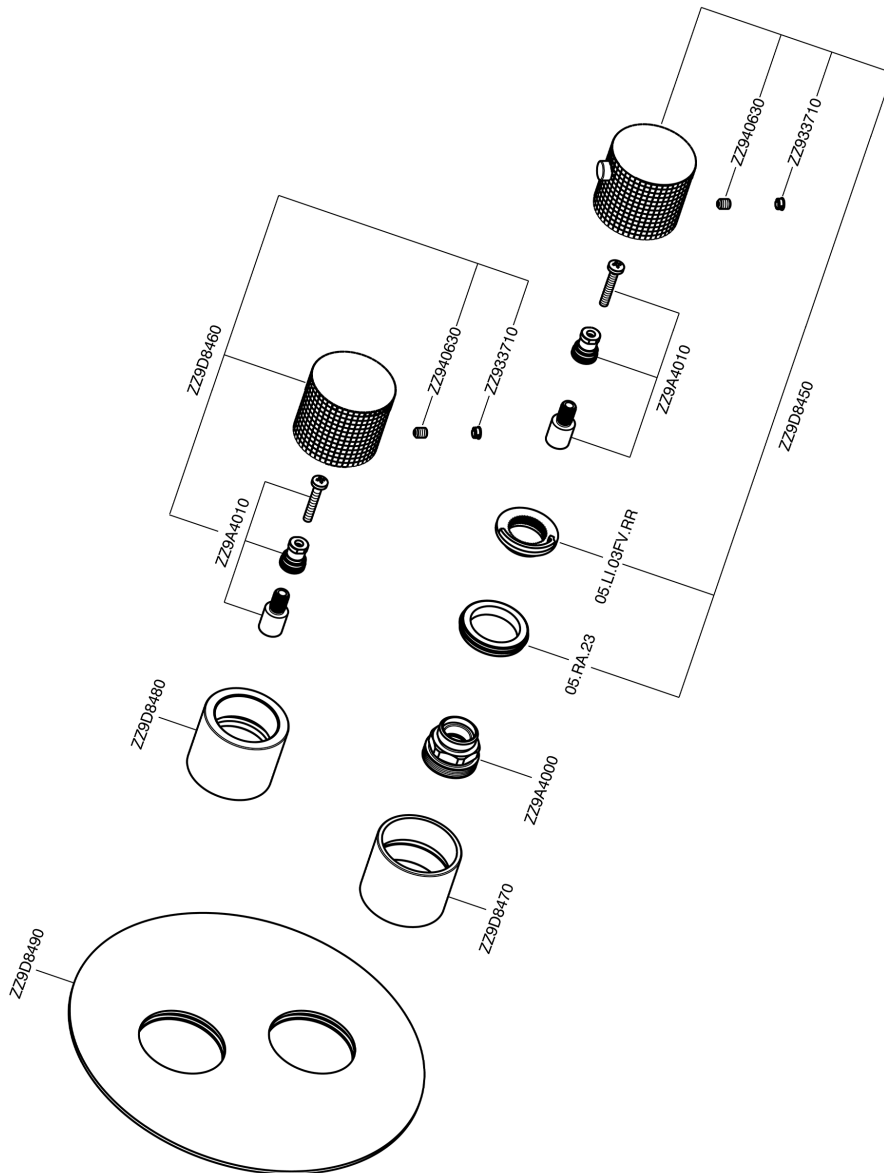

Exposed part for con.thermo.shower valve 1-outlet NUANCE X32_X1007300

MODEL **X1007300**

Exposed part for con.thermo.shower valve 1-outlet, stop valve, without concealed part, for items ZA007301, Inox AISI 316L

Thermostatic

The Cisal thermostatic is your personal water manager, helping you to handle, control and save water and energy.

Exposed part for con.thermo.shower valve 1-outlet NUANCE X32_X1007300

X1007300

<https://en.cisal.it/exposed-part-for-con-thermo-shower-valve-1-outlet-nuance-x32-x1007300>

Concealed thermostatic shower valve, 1-outlet CONCEALED_ZA007301

MODEL **ZA007301**

Concealed thermostatic shower valve,
1-outlet, Stopvalve with 1/2" outlet, without trim kit

AVAILABLE FINISHINGS

CHARACTERISTICS

Concealed **1**
Cartridge Spare Parts **24.04A.PP**
8x20 Plus P Thermostatic Valve

Piastra/Plate/Plaque/Platte/Placa
2-3mm: XX 25-40 YY 76-91
10mm: XX 16-31 YY 65-80

Thermostatic