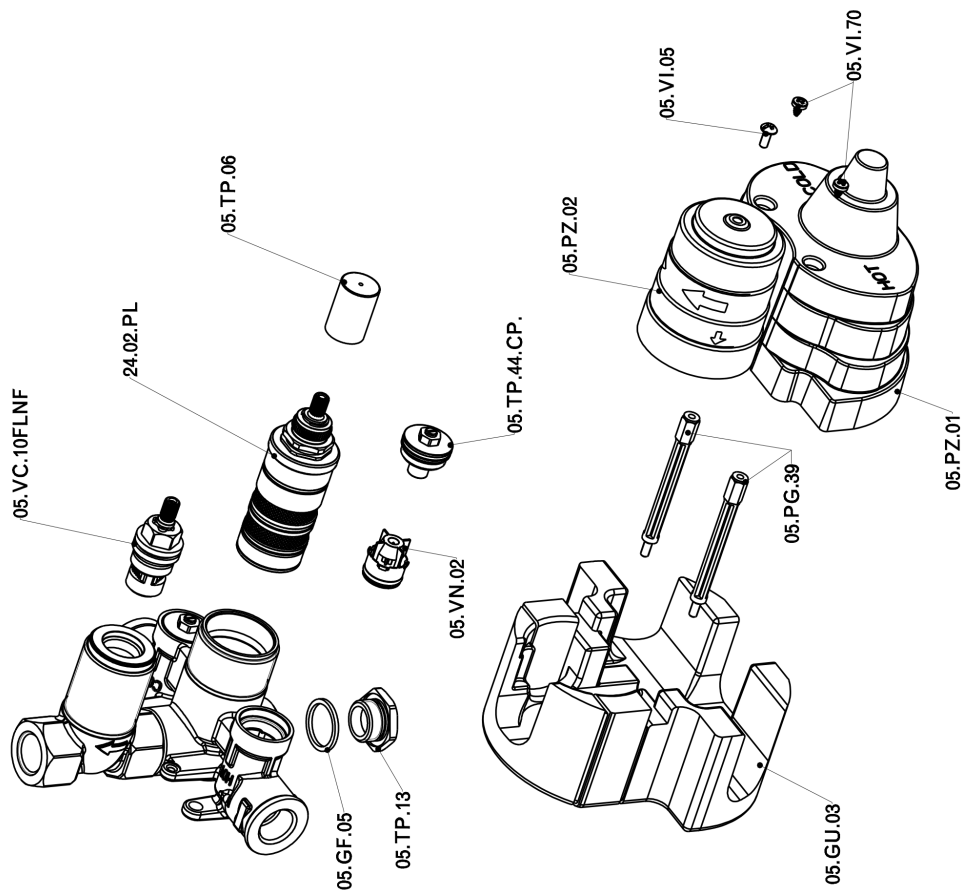

Exposed part for con.thermo.shower valve 1-outlet NUANCE X32_X1007300

X1007300

<https://en.cisal.it/exposed-part-for-con-thermo-shower-valve-1-outlet-nuance-x32-x1007300>

Concealed thermostatic shower valve, 1-outlet CONCEALED_ZA007301

ZA007301

<https://en.cisal.it/concealed-thermostatic-shower-valve-1-outlet-concealed-za007301>

2025-01-05