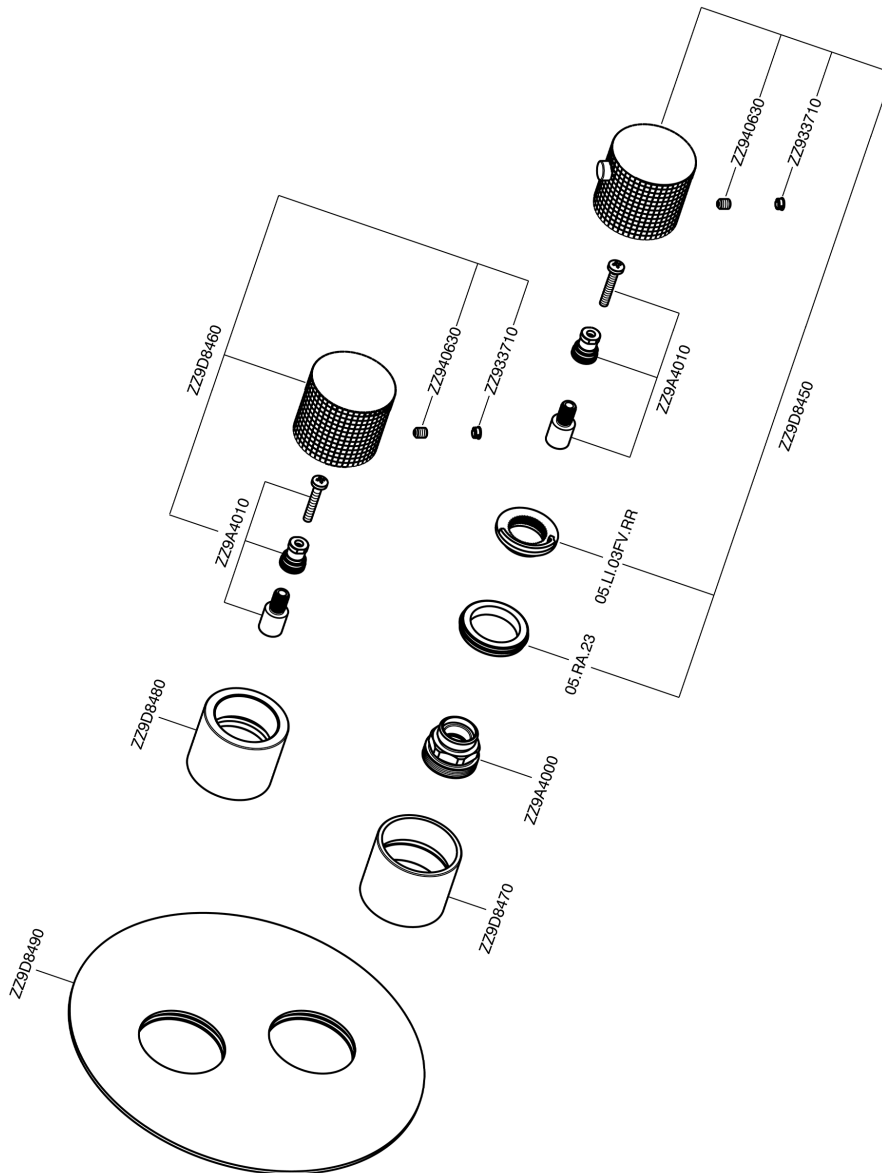

Exposed part for con.thermo.shower valve 1-outlet NUANCE X32_X1007300

X1007300

<https://en.cisal.it/exposed-part-for-con-thermo-shower-valve-1-outlet-nuance-x32-x1007300>

Concealed thermostatic shower valve, 1-outlet CONCEALED_ZA007301

ZA007301

<https://en.cisal.it/concealed-thermostatic-shower-valve-1-outlet-concealed-za007301>

2025-01-05