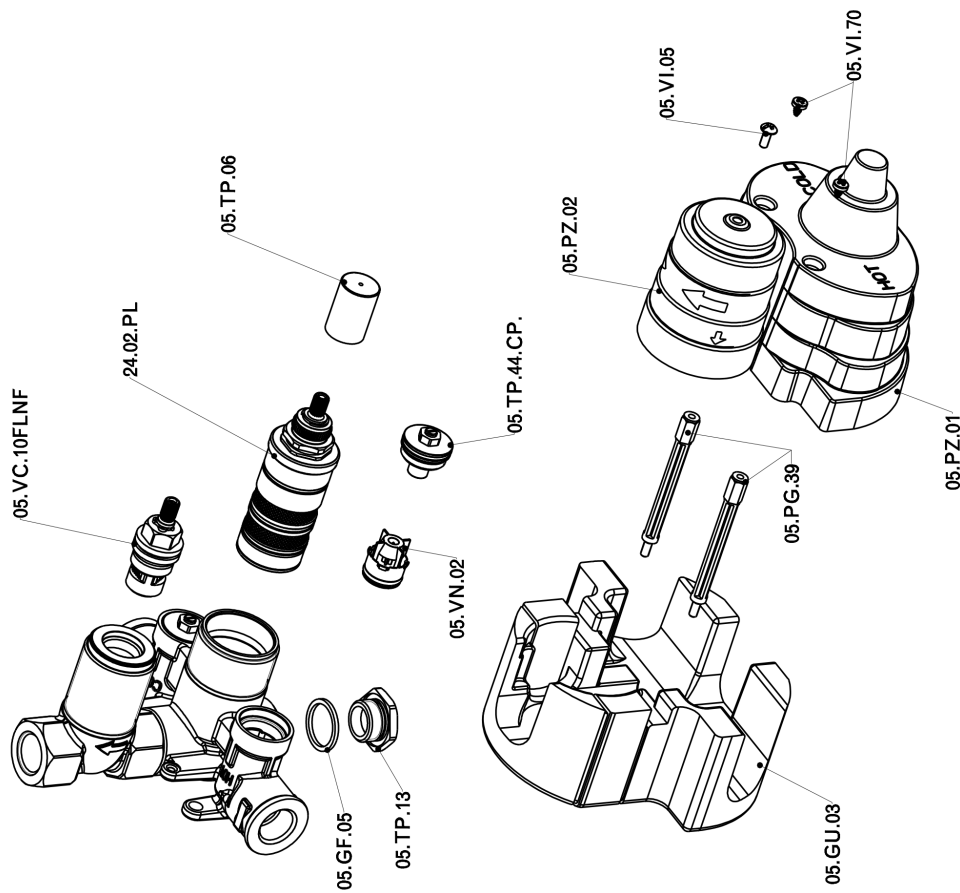

Exposed part for con.thermo.shower valve 1-outlet NUANCE X32_X1007300

X1007300

<https://en.cisal.it/exposed-part-for-con-thermo-shower-valve-1-outlet-nuance-x32-x1007300>

Concealed thermostatic shower valve, 1-outlet CONCEALED_ZA007301

ZA007301

<https://en.cisal.it/concealed-thermostatic-shower-valve-1-outlet-concealed-za007301>

2025-01-05