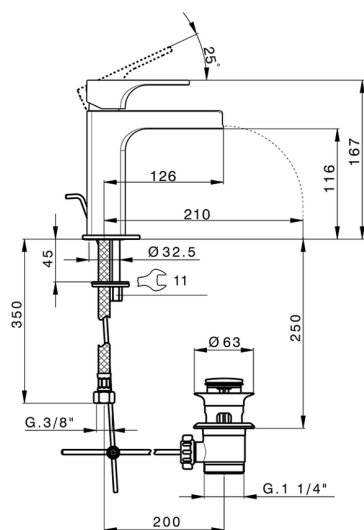

Single lever 'large' washbasin mixer CUBIC_CU00C494

MODEL **CU00C494**

Single lever 'large' washbasin mixer, waterfall spout, with automatic 1"1/4 automatic pop-up waste, G.3/8" stainless steel flexible hoses

AVAILABLE FINISHINGS

- 
21 21 Chrome
- 
2B 2B Polished Nickel
- 
2F 2F Brushed Nickel

CHARACTERISTICS

Cartridge Spare Parts **ZZ94240000**

25 mm Cartridge

2024-12-22