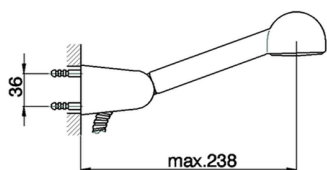

Bath mixer, full equipment TR_TR000120

MODEL **TR000120**

Bath mixer, full equipment, wall mounted adjustable handshower bracket, Globo D.63 mm ABS one spray handshower, 150 cm Brass Flexible Hose, without handles

AVAILABLE FINISHINGS

CHARACTERISTICS