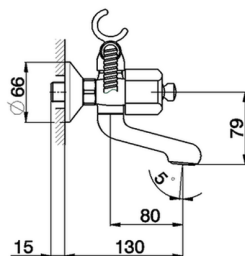

Bath mixer, full equipment TR_TR000120

MODEL **TR000120**

Bath mixer, full equipment, wall mounted adjustable handshower bracket, Globo D.63 mm ABS one spray handshower, 150 cm Brass Flexible Hose, without handles

AVAILABLE FINISHINGS

CHARACTERISTICS