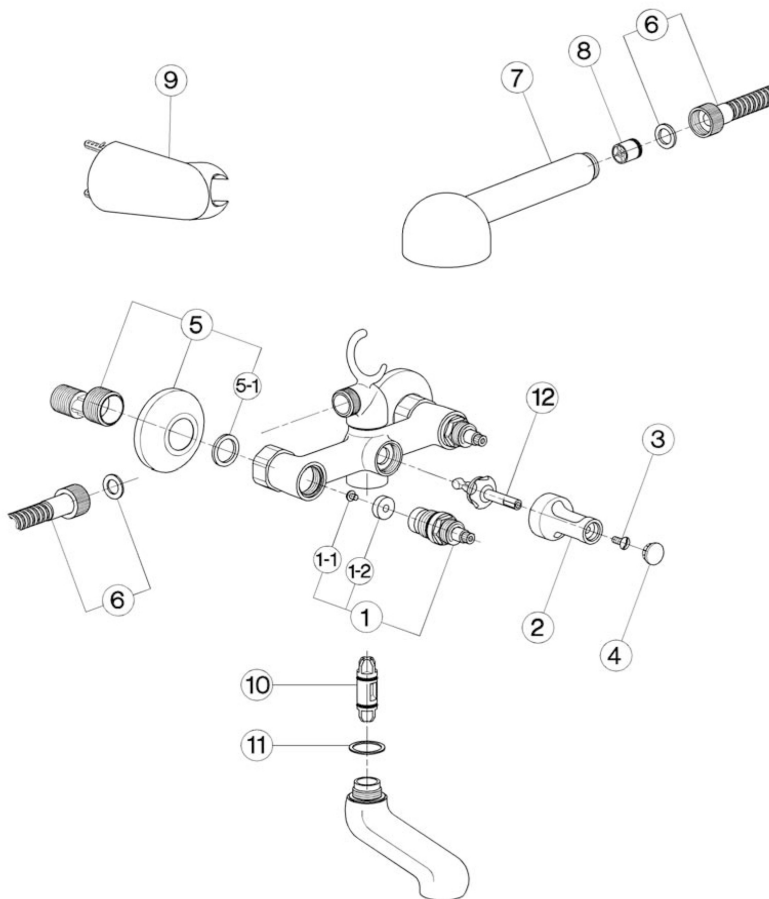

Bath mixer, full equipment TR_TR000120

MODEL **TR000120**

Bath mixer, full equipment, wall mounted adjustable handshower bracket, Globo D.63 mm ABS one spray handshower, 150 cm Brass Flexible Hose, without handles

AVAILABLE FINISHINGS

CHARACTERISTICS

Bath mixer, full equipment TR_TR000120

cisal

TR 00010 (TR 00012 - TR 00013)

- Gruppo vasca
- Bath mixer
- Badebatterie
- Mélangeur bain/douche

bar	PORTATA BOCCA DI EROGAZIONE * SPOUT FLOW RATE DURCHFLOSS WANNENEINLAUF DEBIT BEC DÉVERSEUR l/min.
0.1	18.5
0.2	27
0.3	35
0.4	40
0.5	47
1	/