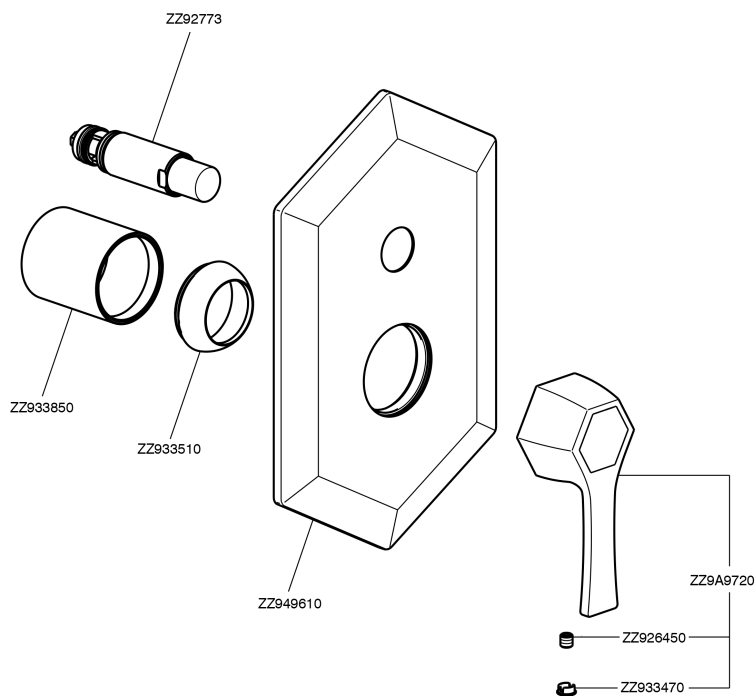

## Exposed part for concealed S.L.bath-shower valve **CHERIE\_CH002100**

MODEL **CH002100**

Exposed part for concealed S.L.bath-shower valve, 2 outlet automatic diverter, without concealed part, for item ZA004210 - ZA004213

### CHARACTERISTICS

Installation **Concealed**  
 Required concealed parts **ZA004213**  
**ZA004210**

## Exposed part for concealed S.L.bath-shower valve CHERIE\_CH002100

CH002100

<https://en.cisal.it/exposed-part-for-concealed-s-l-bath-shower-valve-cherie-ch002100>

**04** 04 Without finishing

CHARACTERISTICS

Concealed **1**  
 Cartridge Spare Parts **ZZ93196000**  
**38 mm Cartridge**

Piastra/Plate/Plaque/Platte/Placa  
 2-3mm: XX 25-55 YY 72-102  
 10mm: XX 15-40 YY 62-87