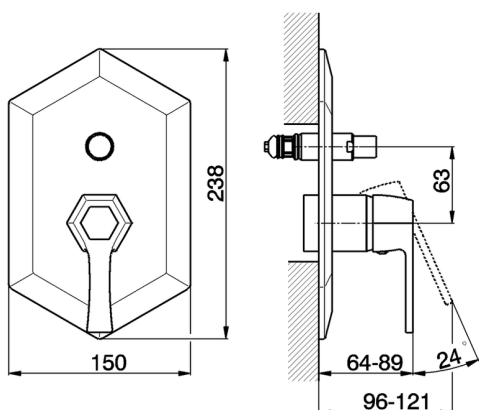

CHARACTERISTICS

Installation **Concealed**
Required concealed parts **ZA004213**
ZA004210