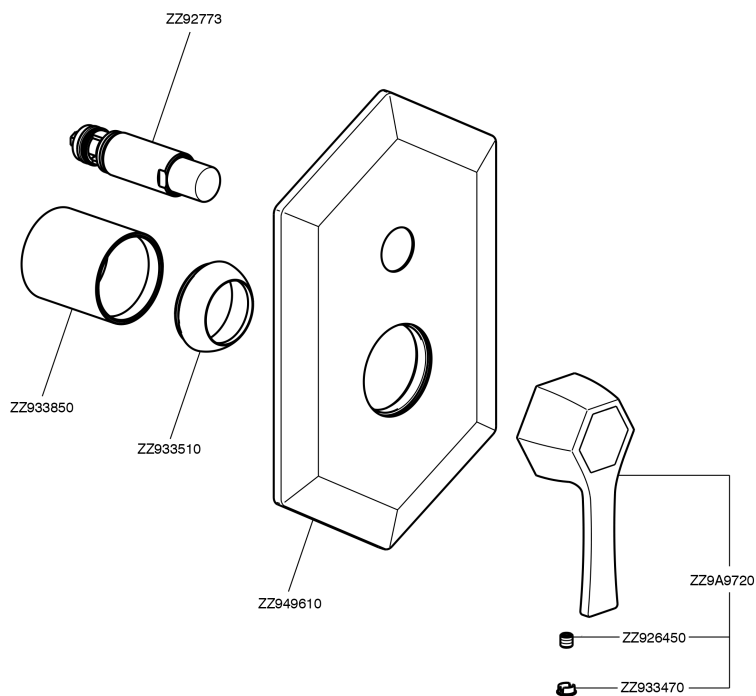

## Exposed part for concealed S.L.bath-shower valve CHERIE\_CH002100

CH002100

<https://en.cisal.it/exposed-part-for-concealed-s-l-bath-shower-valve-cherie-ch002100>

## Concealed single lever bath-shower mixer CONCEALED\_ZA004210

ZA004210

<https://en.cisal.it/concealed-single-lever-bath-shower-mixer-concealed-za004210>

2026-04-29