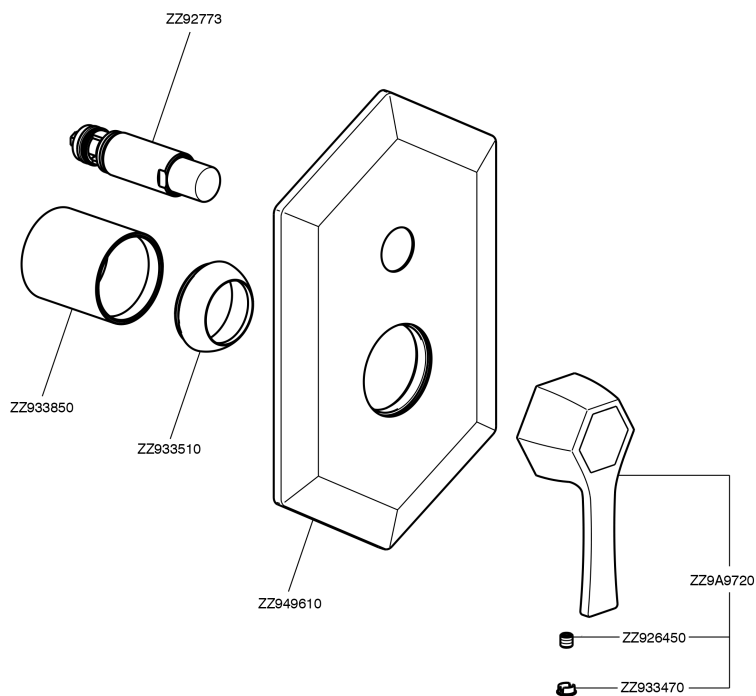

Exposed part for concealed S.L.bath-shower valve CHERIE_CH002100

CH002100

<https://en.cisal.it/exposed-part-for-concealed-s-l-bath-shower-valve-cherie-ch002100>

Concealed single lever bath-shower mixer CONCEALED_ZA004210

ZA004210

<https://en.cisal.it/concealed-single-lever-bath-shower-mixer-concealed-za004210>

2026-06-14