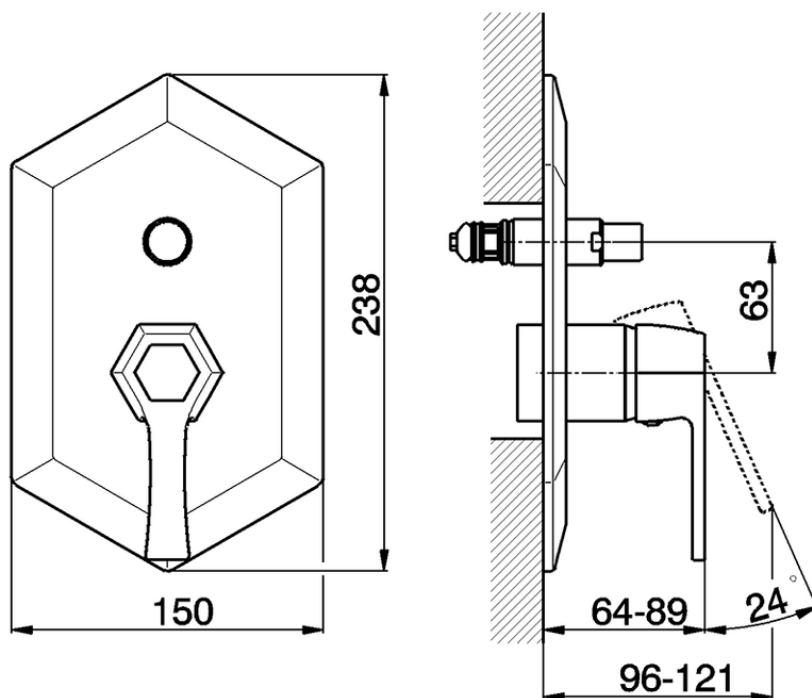

Exposed part for concealed S.L.bath-shower valve CHERIE_CH002100

CH002100

<https://en.cisal.it/exposed-part-for-concealed-s-l-bath-shower-valve-cherie-ch002100>

Piastra/Plate/Plaque/Platte/Placa
 2-3mm: XX 25-55 YY 72-102
 10mm: XX 15-40 YY 62-87

ZA004210

<https://en.cisal.it/concealed-single-lever-bath-shower-mixer-concealed-za004210>

2026-06-14