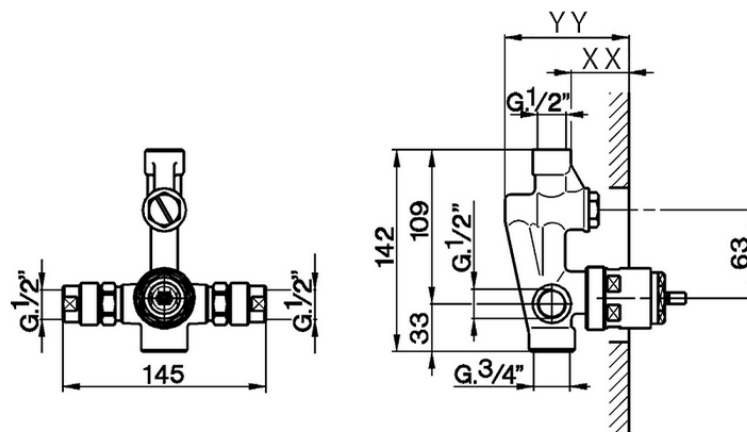

Exposed part for concealed S.L.bath-shower valve CHERIE_CH002100

CH002100

<https://en.cisal.it/exposed-part-for-concealed-s-l-bath-shower-valve-cherie-ch002100>

Piastra/Plate/Plaque/Platte/Placa
 2-3mm: XX 25-55 YY 72-102
 10mm: XX 15-40 YY 62-87

ZA004210

<https://en.cisal.it/concealed-single-lever-bath-shower-mixer-concealed-za004210>

2026-06-14