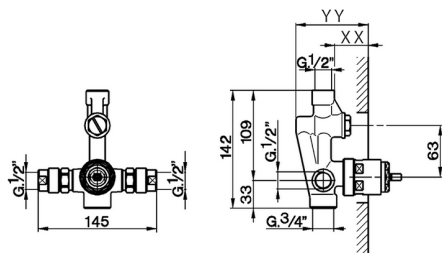

MODEL **ZA004210**

Concealed single lever bath-shower mixer, automatic diverter, with noise reducers, without trim kit

AVAILABLE FINISHINGS

04 04 Without finishing

CHARACTERISTICS

Concealed **1**
 Cartridge Spare Parts **ZZ93196000**
38 mm Cartridge

Piastra/Plate/Plaque/Platte/Placa
 2-3mm: XX 25-55 YY 72-102
 10mm: XX 15-40 YY 62-87

2026-06-13