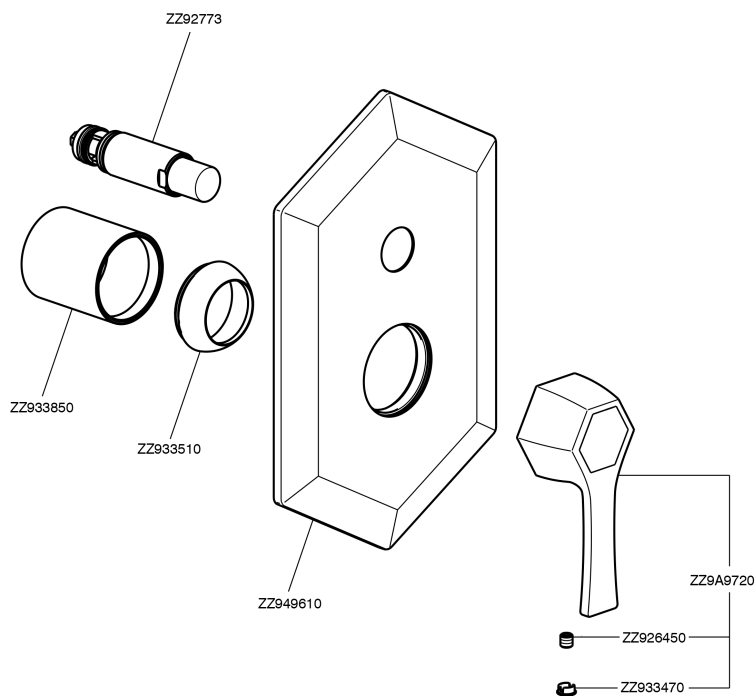

Exposed part for concealed S.L.bath-shower valve **CHERIE_CH002100**

MODEL **CH002100**

Exposed part for concealed S.L.bath-shower valve, 2 outlet automatic diverter, without concealed part, for item ZA004210 - ZA004213

Exposed part for concealed S.L.bath-shower valve CHERIE_CH002100

CH002100

<https://en.cisal.it/exposed-part-for-concealed-s-l-bath-shower-valve-cherie-ch002100>

Concealed single lever bath-shower mixer CONCEALED_ZA004210

MODEL **ZA004210**

Concealed single lever bath-shower mixer, automatic diverter, with noise reducers, without trim kit

AVAILABLE FINISHINGS

04 04 Without finishing

CHARACTERISTICS

Concealed **1**
 Cartridge Spare Parts **ZZ93196000**
38 mm Cartridge

Piastra/Plate/Plaque/Platte/Placa
 2-3mm: XX 25-55 YY 72-102
 10mm: XX 15-40 YY 62-87

2026-06-13