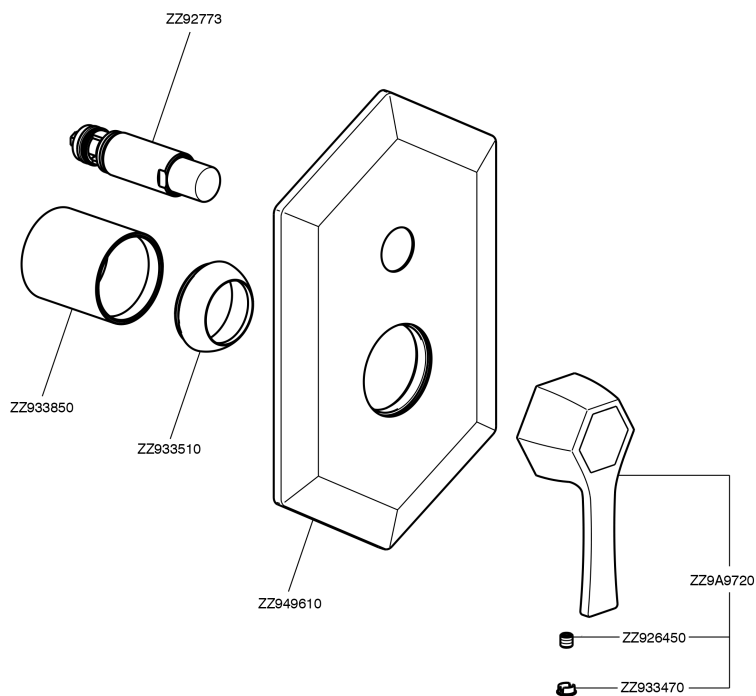

## Exposed part for concealed S.L.bath-shower valve CHERIE\_CH002100

CH002100

<https://en.cisal.it/exposed-part-for-concealed-s-l-bath-shower-valve-cherie-ch002100>

## Concealed single lever bath-shower mixer CONCEALED\_ZA004210

ZA004210

<https://en.cisal.it/concealed-single-lever-bath-shower-mixer-concealed-za004210>

2026-06-13