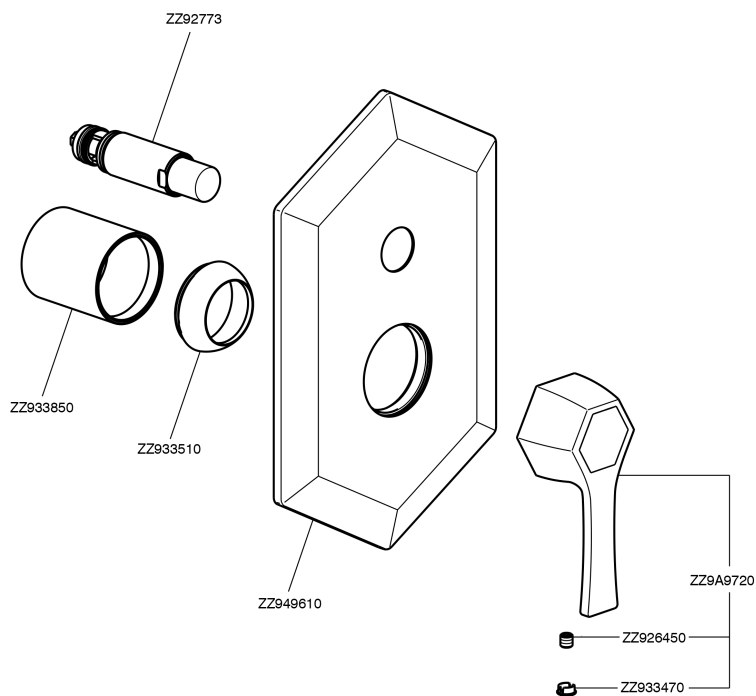

## Exposed part for concealed S.L.bath-shower valve CHERIE\_CH002100

CH002100

<https://en.cisal.it/exposed-part-for-concealed-s-l-bath-shower-valve-cherie-ch002100>

## Concealed single lever bath-shower mixer CONCEALED\_ZA004210

ZA004210

<https://en.cisal.it/concealed-single-lever-bath-shower-mixer-concealed-za004210>

2026-04-28