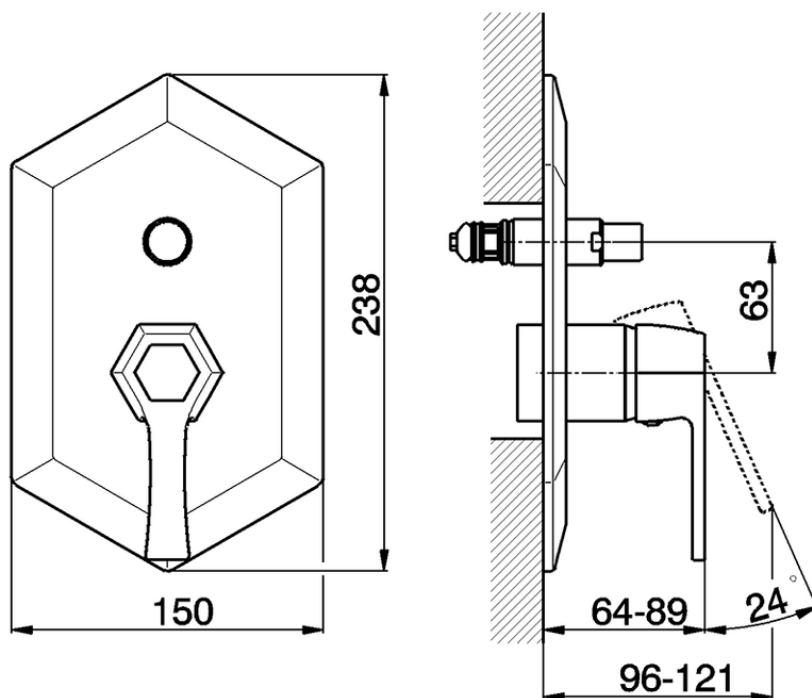

## Exposed part for concealed S.L.bath-shower valve CHERIE\_CH002100

CH002100

<https://en.cisal.it/exposed-part-for-concealed-s-l-bath-shower-valve-cherie-ch002100>

Piastra/Plate/Plaque/Platte/Placa  
 2-3mm: XX 25-55 YY 72-102  
 10mm: XX 15-40 YY 62-87

ZA004210

<https://en.cisal.it/concealed-single-lever-bath-shower-mixer-concealed-za004210>

2026-04-28