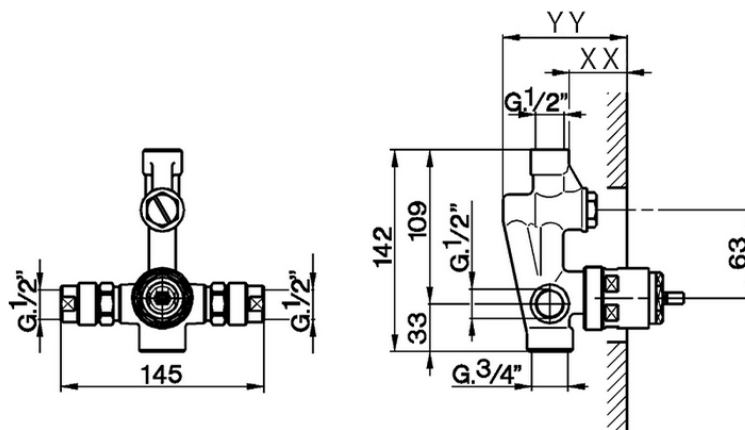

## Exposed part for concealed S.L.bath-shower valve CHERIE\_CH002100

CH002100

<https://en.cisal.it/exposed-part-for-concealed-s-l-bath-shower-valve-cherie-ch002100>

Piastra/Plate/Plaque/Platte/Placa  
 2-3mm: XX 25-55 YY 72-102  
 10mm: XX 15-40 YY 62-87

ZA004210

<https://en.cisal.it/concealed-single-lever-bath-shower-mixer-concealed-za004210>

2026-04-28