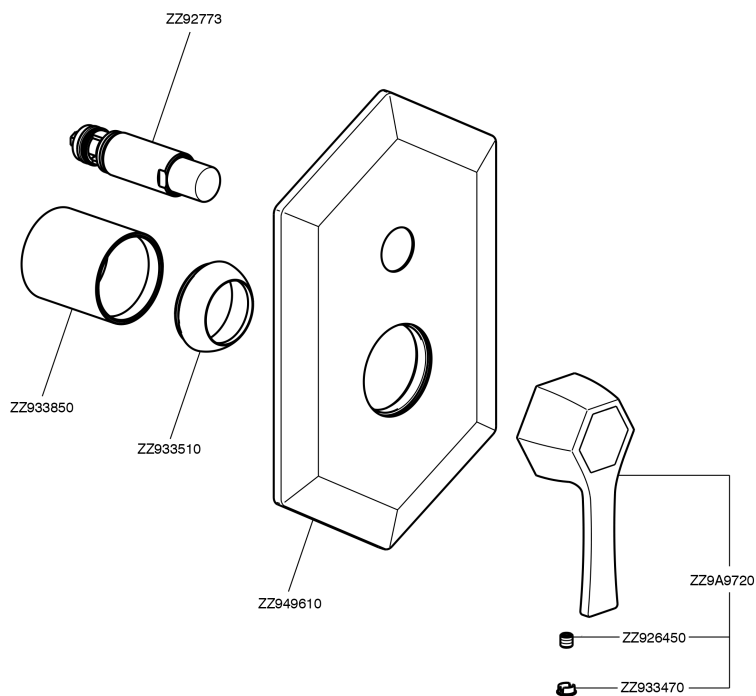

Exposed part for concealed S.L.bath-shower valve CHERIE_CH002100

CH002100

<https://en.cisal.it/exposed-part-for-concealed-s-l-bath-shower-valve-cherie-ch002100>

Concealed single lever bath-shower mixer CONCEALED_ZA004210

ZA004210

<https://en.cisal.it/concealed-single-lever-bath-shower-mixer-concealed-za004210>

2026-06-09