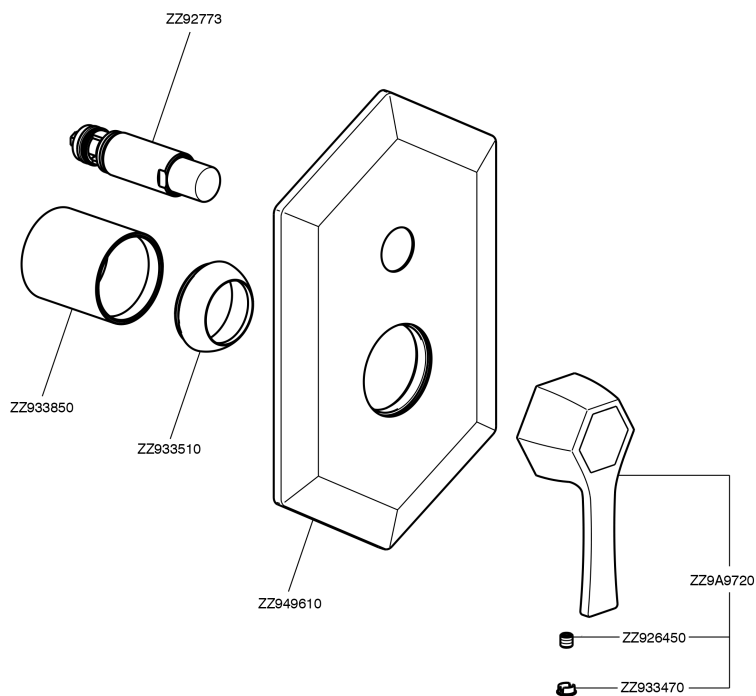

## Exposed part for concealed S.L.bath-shower valve CHERIE\_CH002100

CH002100

<https://en.cisal.it/exposed-part-for-concealed-s-l-bath-shower-valve-cherie-ch002100>

## Concealed single lever bath-shower mixer CONCEALED\_ZA004210

ZA004210

<https://en.cisal.it/concealed-single-lever-bath-shower-mixer-concealed-za004210>

2026-04-08