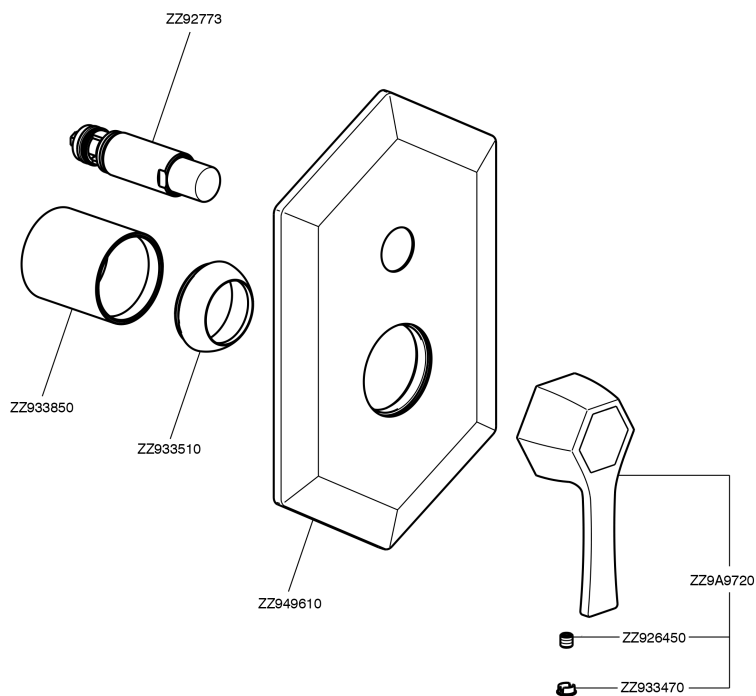

## Exposed part for concealed S.L.bath-shower valve CHERIE\_CH002100

CH002100

<https://en.cisal.it/exposed-part-for-concealed-s-l-bath-shower-valve-cherie-ch002100>

## Concealed single lever bath-shower mixer CONCEALED\_ZA004210

ZA004210

<https://en.cisal.it/concealed-single-lever-bath-shower-mixer-concealed-za004210>

2026-05-19