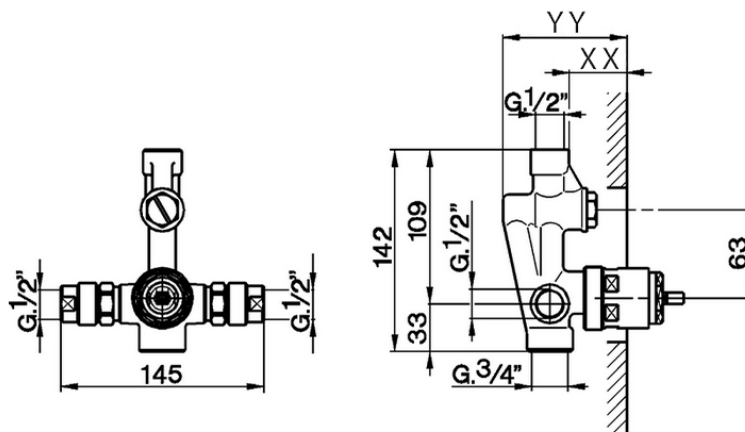

Exposed part for concealed S.L.bath-shower valve CHERIE_CH002100

CH002100

<https://en.cisal.it/exposed-part-for-concealed-s-l-bath-shower-valve-cherie-ch002100>

Piastra/Plate/Plaque/Platte/Placa
 2-3mm: XX 25-55 YY 72-102
 10mm: XX 15-40 YY 62-87

ZA004210

<https://en.cisal.it/concealed-single-lever-bath-shower-mixer-concealed-za004210>

2026-06-09