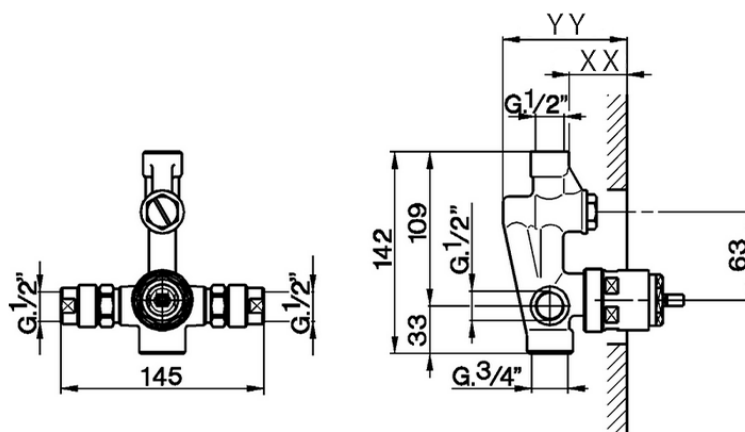

Exposed part for concealed S.L.bath-shower valve CHERIE_CH002100

CH002100

<https://en.cisal.it/exposed-part-for-concealed-s-l-bath-shower-valve-cherie-ch002100>

Piastra/Plate/Plaque/Platte/Placa
 2-3mm: XX 25-55 YY 72-102
 10mm: XX 15-40 YY 62-87

ZA004210

<https://en.cisal.it/concealed-single-lever-bath-shower-mixer-concealed-za004210>

2026-04-08