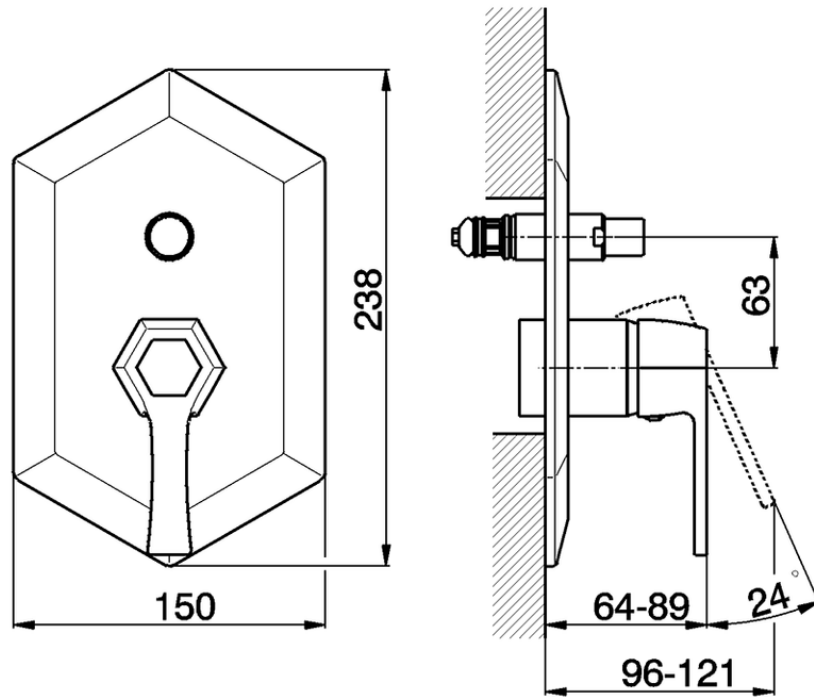

Exposed part for concealed S.L.bath-shower valve CHERIE_CH002100

CH002100

<https://en.cisal.it/exposed-part-for-concealed-s-l-bath-shower-valve-cherie-ch002100>

Piastra/Plate/Plaque/Platte/Placa
 2-3mm: XX 25-55 YY 72-102
 10mm: XX 15-40 YY 62-87

ZA004210

<https://en.cisal.it/concealed-single-lever-bath-shower-mixer-concealed-za004210>

2026-04-28