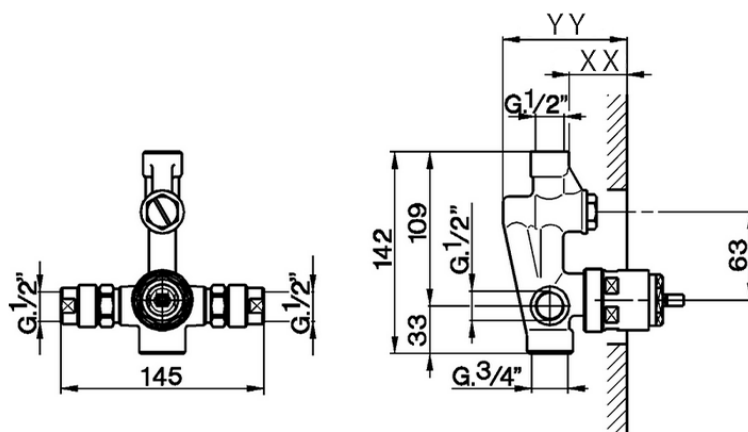

Exposed part for concealed S.L.bath-shower valve CHERIE_CH002100

CH002100

<https://en.cisal.it/exposed-part-for-concealed-s-l-bath-shower-valve-cherie-ch002100>

Piastra/Plate/Plaque/Platte/Placa
 2-3mm: XX 25-55 YY 72-102
 10mm: XX 15-40 YY 62-87

ZA004210

<https://en.cisal.it/concealed-single-lever-bath-shower-mixer-concealed-za004210>

2026-05-19