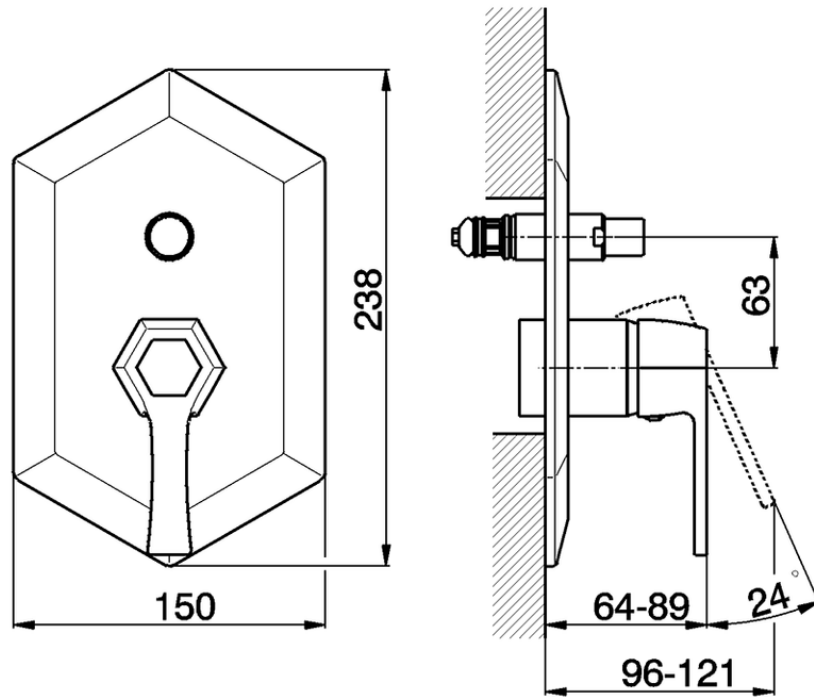

Exposed part for concealed S.L.bath-shower valve CHERIE_CH002100

CH002100

<https://en.cisal.it/exposed-part-for-concealed-s-l-bath-shower-valve-cherie-ch002100>

Piastra/Plate/Plaque/Platte/Placa
 2-3mm: XX 25-55 YY 72-102
 10mm: XX 15-40 YY 62-87

ZA004210

<https://en.cisal.it/concealed-single-lever-bath-shower-mixer-concealed-za004210>

2026-06-09