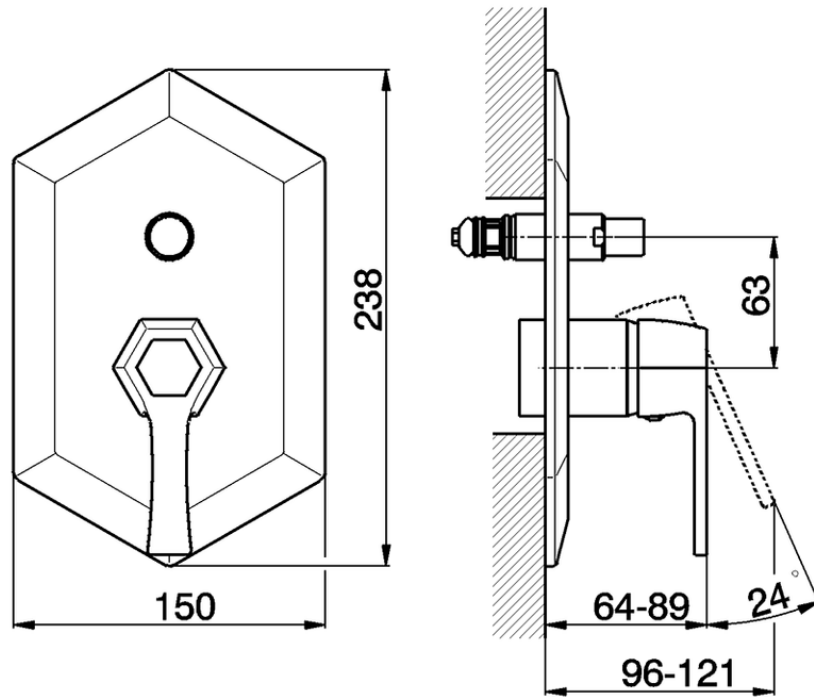

Exposed part for concealed S.L.bath-shower valve CHERIE_CH002100

CH002100

<https://en.cisal.it/exposed-part-for-concealed-s-l-bath-shower-valve-cherie-ch002100>

Piastra/Plate/Plaque/Platte/Placa
 2-3mm: XX 25-55 YY 72-102
 10mm: XX 15-40 YY 62-87

ZA004210

<https://en.cisal.it/concealed-single-lever-bath-shower-mixer-concealed-za004210>

2026-04-08