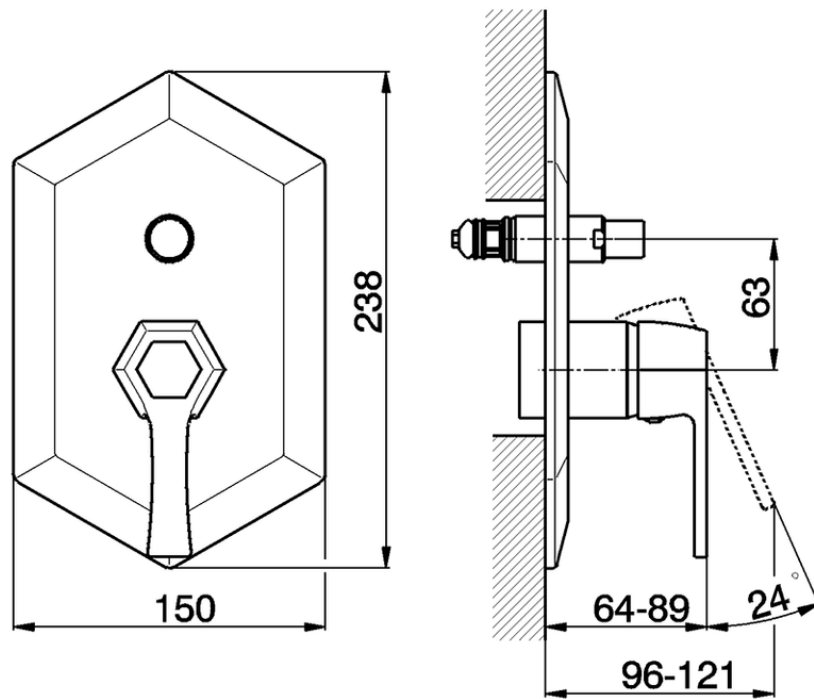

Exposed part for concealed S.L.bath-shower valve CHERIE_CH002100

CH002100

<https://en.cisal.it/exposed-part-for-concealed-s-l-bath-shower-valve-cherie-ch002100>

Piastra/Plate/Plaque/Platte/Placa
 2-3mm: XX 25-55 YY 72-102
 10mm: XX 15-40 YY 62-87

ZA004210

<https://en.cisal.it/concealed-single-lever-bath-shower-mixer-concealed-za004210>

2026-05-19