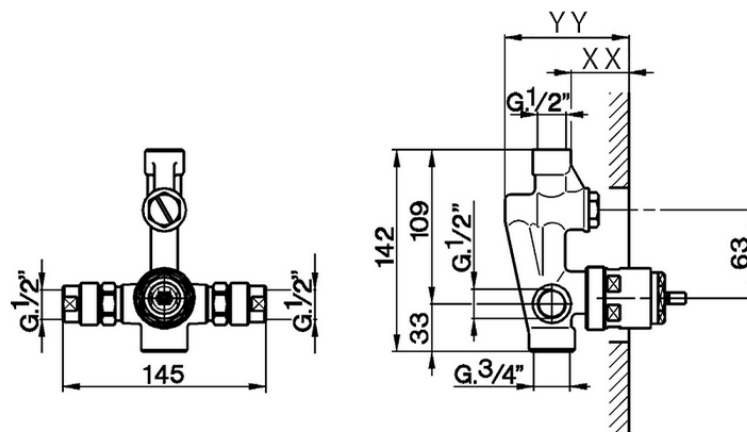

Exposed part for concealed S.L.bath-shower valve CHERIE_CH002100

CH002100

<https://en.cisal.it/exposed-part-for-concealed-s-l-bath-shower-valve-cherie-ch002100>

Piastra/Plate/Plaque/Platte/Placa
 2-3mm: XX 25-55 YY 72-102
 10mm: XX 15-40 YY 62-87

ZA004210

<https://en.cisal.it/concealed-single-lever-bath-shower-mixer-concealed-za004210>

2026-04-28