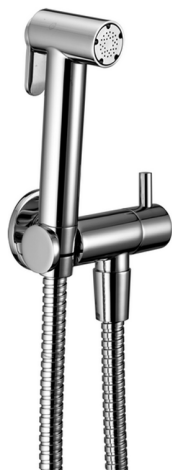

Bidet handshower set HYGENIC SHOWERS_CY007900

MODEL **CY007900**

Bidet handshower set, wall mounted holder with 1/2" valve, Bidet handshower, Brass 120 cm flexible hose

AVAILABLE FINISHINGS

CHARACTERISTICS

Bidet handshower

Hygienic Spray

Multi-jets hygienic hand shower, for personal hygiene care.

2025-04-25