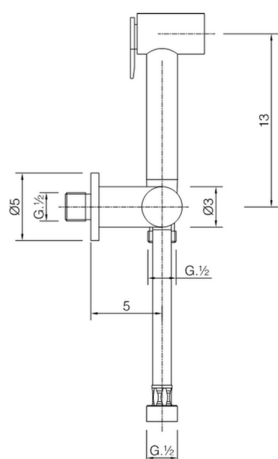

Hygienic Spray

Multi-jets hygienic hand shower, for personal hygiene care.

2025-04-25