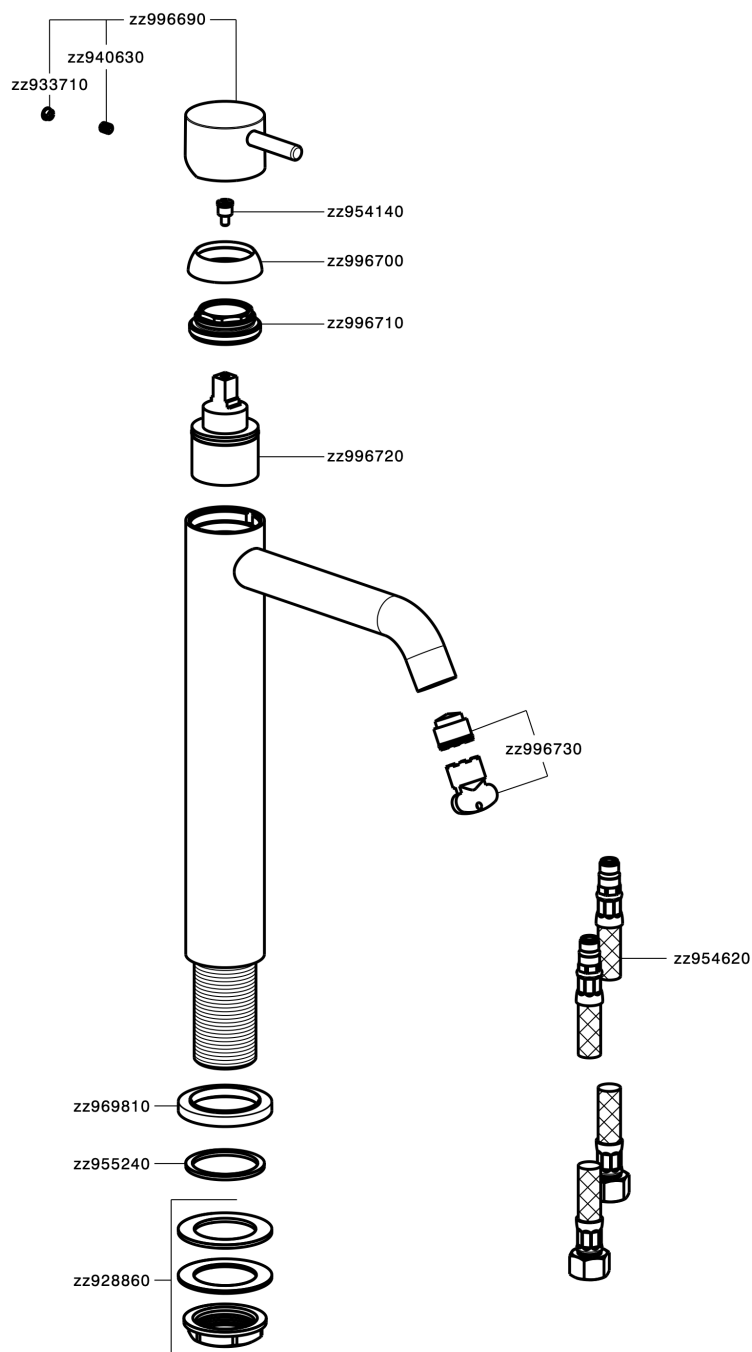

Single lever tall washbasin mixer NUOVA LESS_LN003540

LN003540

<https://en.cisal.it/single-lever-tall-washbasin-mixer-nuova-less-ln003540>

2024-12-22