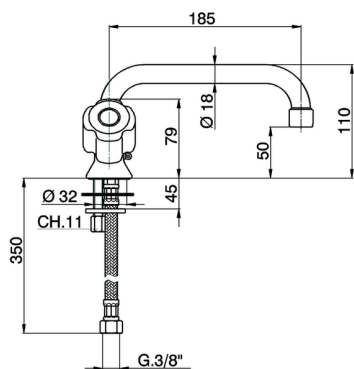

Sink mixer TR_TR000760

MODEL **TR000760**

Sink mixer, swivel spout, without handles, G.3/8" stainless steel flexible hose

AVAILABLE FINISHINGS

21 21 Chrome

CHARACTERISTICS