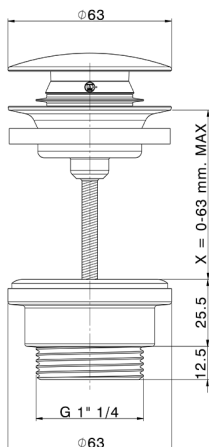

CHARACTERISTICS

2026-04-29