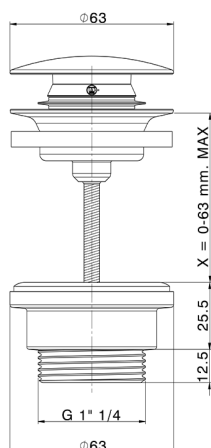

CHARACTERISTICS

2026-06-10