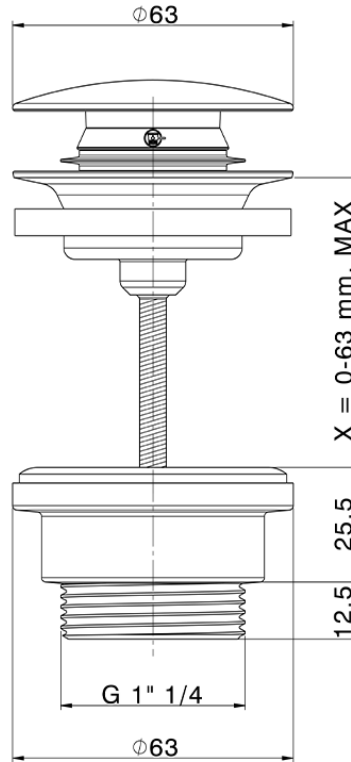

## 1"1/4 click clack drain for basin mixer COMPONENTS\_ZA001800

ZA001800

<https://en.cisal.it/11-4-click-clack-drain-for-basin-mixer-components-za001800>

2026-04-29