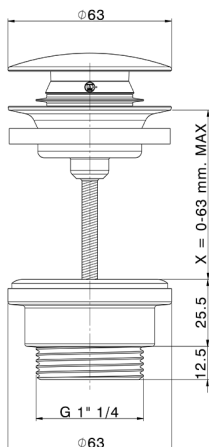

CHARACTERISTICS

2026-04-09