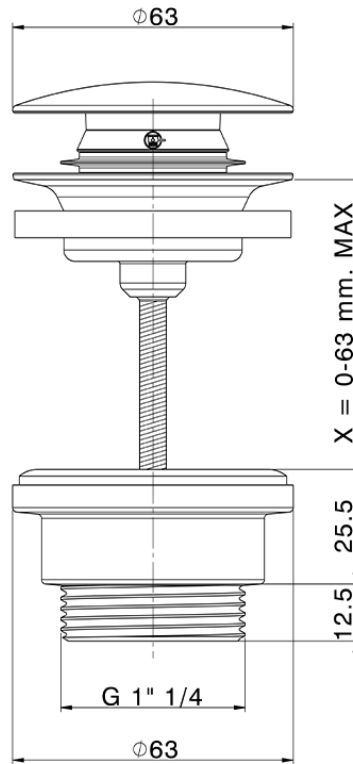

## 1"1/4 click clack drain for basin mixer COMPONENTS\_ZA001800

ZA001800

<https://en.cisal.it/11-4-click-clack-drain-for-basin-mixer-components-za001800>

2026-04-09