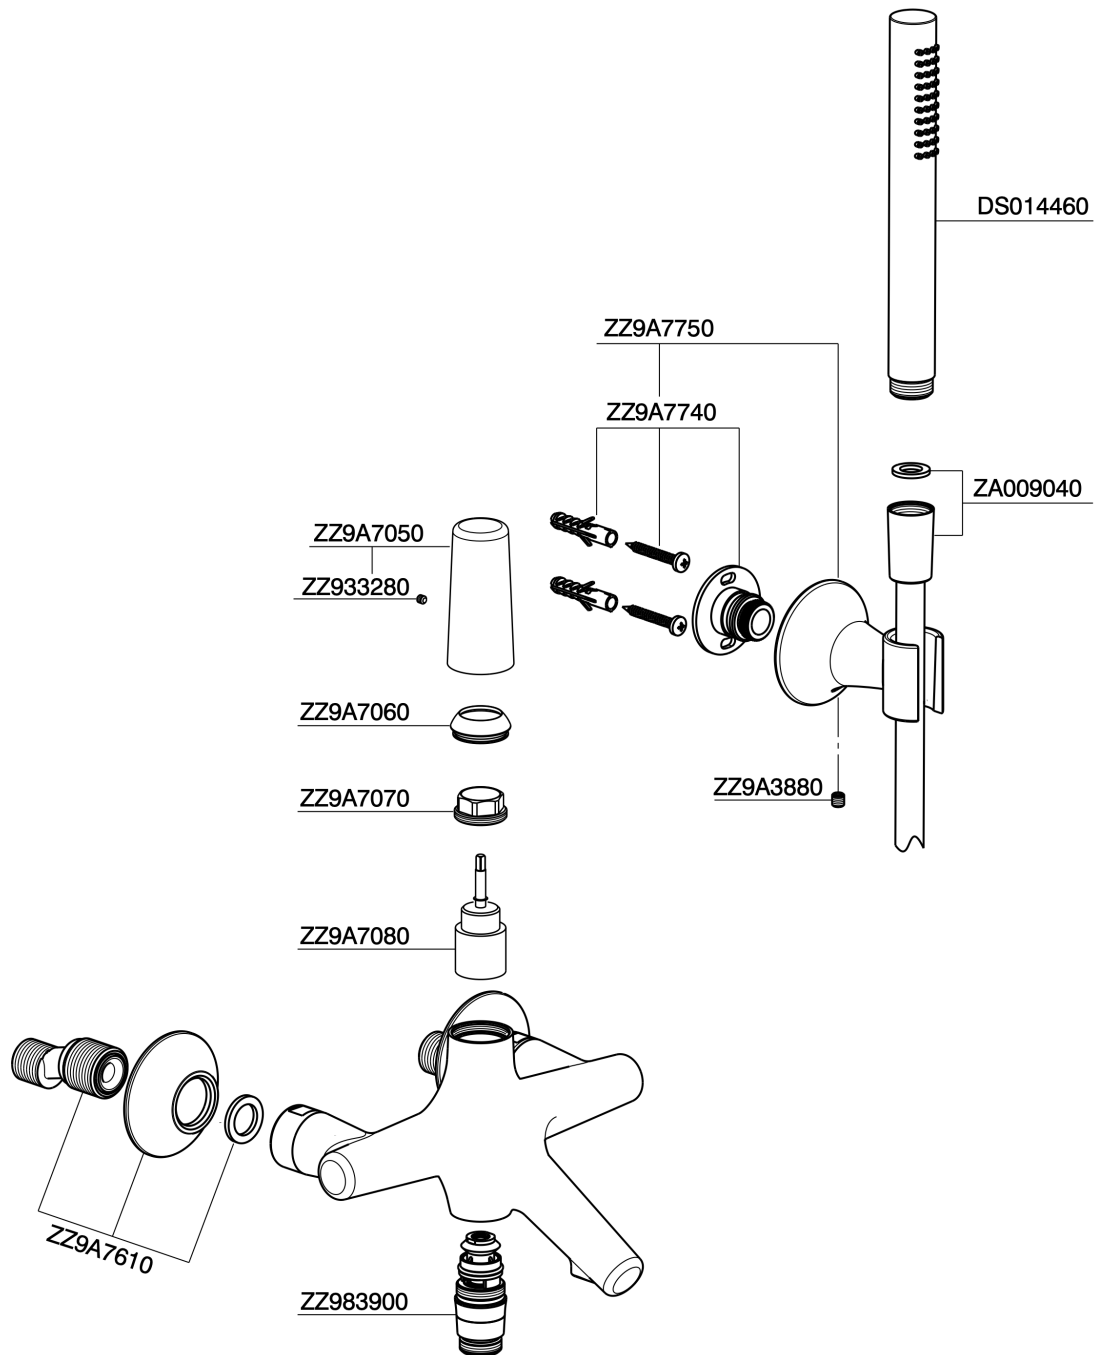

Single lever bath mixer, with full equipment VITA_VI000104

VI000104

<https://en.cisal.it/single-lever-bath-mixer-with-full-equipment-vita-vi000104>

2024-12-21