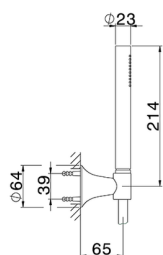

## Single lever bath mixer, with full equipment VITA\_VI000104

MODEL **VI000104**

Single lever bath mixer, with full equipment, 23 mm Brass One Spray handshower, 150 cm SUPREME smooth flexible hose

### CHARACTERISTICS

Cartridge Spare Parts **ZZ9A708000**

**25mm Joystick single-lever cartridge**