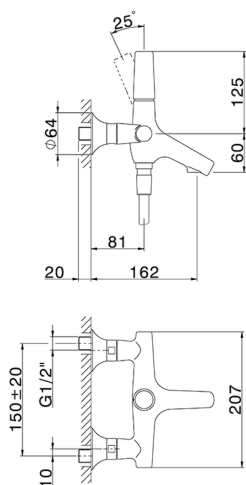

## Single lever bath mixer, with full equipment VITA\_VI000104

MODEL **VI000104**

Single lever bath mixer, with full equipment, 23 mm Brass One Spray handshower, 150 cm SUPREME smooth flexible hose

### CHARACTERISTICS

Cartridge Spare Parts **ZZ9A708000**

**25mm Joystick single-lever cartridge**