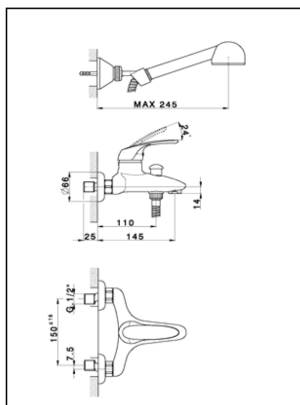

Single lever bath mixer FLASH_FL000130

cisal

FL 00012 (FL00013)

NR.	DESCRIZIONE DESCRIPTION BESCHREIBUNG DESCRIPTION	N.CODICE CODE NO. WERSKNR. NR.CODE	NR.	DESCRIZIONE DESCRIPTION BESCHREIBUNG DESCRIPTION	N.CODICE CODE NO. WERSKNR. NR.CODE	NR.	DESCRIZIONE DESCRIPTION BESCHREIBUNG DESCRIPTION	N.CODICE CODE NO. WERSKNR. NR.CODE
1	Leva monocomando "FL" Lever "FL" Hebel "FL" Levier "FL"	ZZ940780	5	Eccentrico con rosone Excentric connection with escutcheon S - Anschluss m. Rosette Excentrique + rosace	ZZ927300	9	Deviazione automatica per gruppi vasca Diverter-new model Umsteller Inverseur B/D	ZZ928430
1-1	Grano punta coppa inox M5x6 Screw-stainless steel M5x6 Madenschraube M.5x6 Vis speciale inox M5x6	ZZ940630	5-1	Guarnizione NBR 90 SH. 24x16x2,7 Gasket NBR 90 SH. 24x16x2,7 Dichtung NBR 90 SH. 24x14x2,7 Joint NBR 90 SH. 24x14x2,7	ZZ926890	10	Supporto duplex esterno Hook for handshower Wandhalter Support mural	ZZ940680
1-2	Piachetta per leva Cap for lever Abdeckkappe f/Hebel Plaquette levier	ZZ927100	6	Eccentrico con rosone Excentric connection with escutcheon S - Anschluss m. Rosette Excentrique + rosace	ZZ928480	11	Doccia Globo Handshower Globo Handbrause Globo Douchette Globo	DS014020
2	Copricartuccia senza ideogrammi Escutcheon cartridge without ideogram Abdeckkappe ohne Ideogramm Couvre-cartouche sans ideogramme	ZZ940650	7	Flessibile 150cm Ø14 1/2"x1/2" Flex 150cm Ø14 1/2"x1/2" Brauseschlauch 150cm Ø14 1/2"x1/2" Flex 150cm Ø14 1/2"x1/2"	ZA009000			
3	Calotta bloccaggio cartuccia Nut for mixing valve Mutter f/kartusche Ecorou pour cartouche	ZZ940660	8	Aeratore M.24x1 IC Mousseur M.24x1 IC Perlator M.24x1 IC Mousseur M.24x1 IC	ZZ928500			
4	Cartuccia monocomando Mixing valve Kartusche Cartouche mitigeurs	ZZ940340	8-1	Cartuccia per aeratore M.24x1 Mousseur cartridge M.24x1 Kart.f/Perlator M.24x1 Cartouche x mousseur M.24x1	ZZ927260			

FL000130

<https://en.cisal.it/single-lever-bath-mixer-flash-fl000130>

2026-04-30