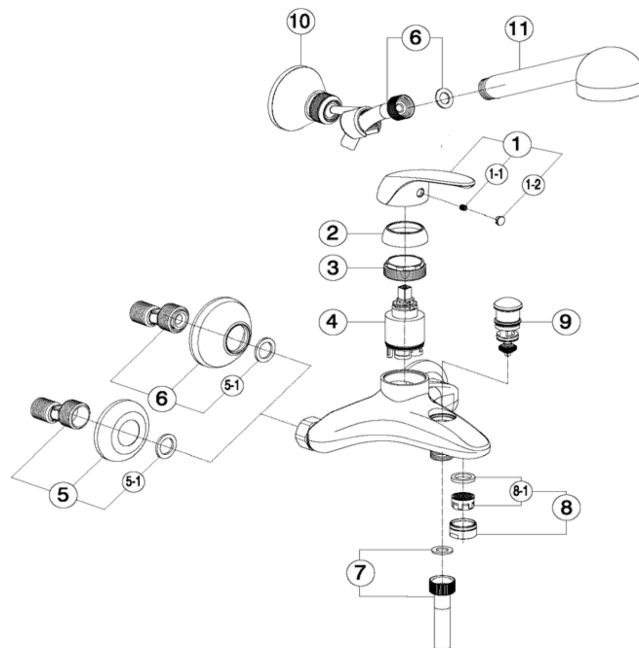

Single lever bath mixer FLASH_FL000130

cisal

FL 00012 (FL00013)

NR.	DESCRIZIONE DESCRIPTION BESCHREIBUNG DESCRIPTION	N.CODICE CODE NO. WERSKNR. NR.CODE	NR.	DESCRIZIONE DESCRIPTION BESCHREIBUNG DESCRIPTION	N.CODICE CODE NO. WERSKNR. NR.CODE	NR.	DESCRIZIONE DESCRIPTION BESCHREIBUNG DESCRIPTION	N.CODICE CODE NO. WERSKNR. NR.CODE
1	Leva monocomando "FL" Lever "FL" Hebel "FL" Levier "FL"	ZZ940780	5	Eccentrico con rosone Excentric connection with escutcheon S - Anschluss m.Rosette Excentrique + rosace	ZZ927300	9	Deviazione automatica per gruppi vasca Diverter-new model Umsteller Inverseur B/D	ZZ928430
1-1	Grano punta coppa inox M5x6 Screw-stainless steel M5x6 Madenschraube M.5x6 Vis speciale inox M5x6	ZZ940630	5-1	Guarnizione NBR 90 SH. 24x16x2,7 Gasket NBR 90 SH. 24x16x2,7 Dichtung NBR 90 SH. 24x14x2,7 Joint NBR 90 SH. 24x14x2,7	ZZ926890	10	Supporto duplex esterno Hook for handshower Wandhalter Support mural	ZZ940680
1-2	Piachetta per leva Cap for lever Abdeckkappe f/Hebel Plaquette levier	ZZ927100	6	Eccentrico con rosone Excentric connection with escutcheon S - Anschluss m.Rosette Excentrique + rosace	ZZ928480	11	Doccia Globo Handshower Globo Handbrause Globo Douchette Globo	DS014020
2	Copricartuccia senza ideogrammi Escutcheon cartridge without ideogram Abdeckkappe ohne Ideogramm Couvre-cartouche sans ideogramme	ZZ940650	7	Flessibile 150cm Ø14 1/2"x1/2" Flex 150cm Ø14 1/2"x1/2" Brauseschlauch 150cm Ø14 1/2"x1/2" Flex 150cm Ø14 1/2"x1/2"	ZA009000			
3	Calotta bloccaggio cartuccia Nut for mixing valve Mutter f/kartusche Ecorou pour cartouche	ZZ940660	8	Aeratore M.24x1 IC Mousseur M.24x1 IC Perlator M.24x1 IC Mousseur M.24x1 IC	ZZ928500			
4	Cartuccia monocomando Mixing valve Kartusche Cartouche mitigeurs	ZZ940340	8-1	Cartuccia per aeratore M.24x1 Mousseur cartridge M.24x1 Kart.f/Perlator M.24x1 Cartouche x mousseur M.24x1	ZZ927260			

FL000130

<https://en.cisal.it/single-lever-bath-mixer-flash-fl000130>

2026-04-08