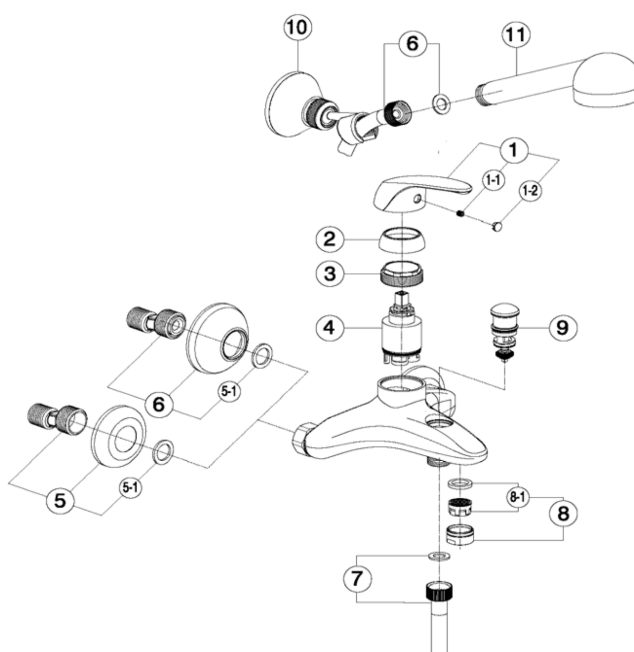

Single lever bath mixer FLASH_FL000130

cisal

FL 00012 (FL00013)

NR.	DESCRIZIONE DESCRIPTION BESCHREIBUNG DESCRIPTION	N.CODICE CODE NO. WERSKNR. NR.CODE	NR.	DESCRIZIONE DESCRIPTION BESCHREIBUNG DESCRIPTION	N.CODICE CODE NO. WERSKNR. NR.CODE	NR.	DESCRIZIONE DESCRIPTION BESCHREIBUNG DESCRIPTION	N.CODICE CODE NO. WERSKNR. NR.CODE
1	Leva monocomando "FL" Lever "FL" Hebel "FL" Levier "FL"	ZZ940780	5	Eccentrico con rosone Excentric connection with escutcheon S - Anschluss m. Rosette Excentrique + rosace	ZZ927300	9	Deviazione automatica per gruppi vasca Diverter-new model Umsteller Inverseur B/D	ZZ928430
1-1	Grano punta coppa inox M5x6 Screw-stainless steel M5x6 Madenschraube M.5x6 Vis speciale inox M5x6	ZZ940630	5-1	Guarnizione NBR 90 SH. 24x16x2,7 Gasket NBR 90 SH. 24x16x2,7 Dichtung NBR 90 SH. 24x14x2,7 Joint NBR 90 SH. 24x14x2,7	ZZ926890	10	Supporto duplex esterno Hook for handshower Wandhalter Support mural	ZZ940680
1-2	Piachetta per leva Cap for lever Abdeckkappe f/Hebel Plaquette levier	ZZ927100	6	Eccentrico con rosone Excentric connection with escutcheon S - Anschluss m. Rosette Excentrique + rosace	ZZ928480	11	Doccia Globo Handshower Globo Handbrause Globo Douchette Globo	DS014020
2	Copricartuccia senza ideogrammi Escutcheon cartridge without ideogram Abdeckkappe ohne Ideogramm Couvre-cartouche sans ideogramme	ZZ940650	7	Flessibile 150cm Ø14 1/2"x1/2" Flex 150cm Ø14 1/2"x1/2" Brauseschlauch 150cm Ø14 1/2"x1/2" Flex 150cm Ø14 1/2"x1/2"	ZA009000			
3	Calotta bloccaggio cartuccia Nut for mixing valve Mutter f/kartusche Ecorou pour cartouche	ZZ940660	8	Aeratore M.24x1 IC Mousseur M.24x1 IC Perlator M.24x1 IC Mousseur M.24x1 IC	ZZ928500			
4	Cartuccia monocomando Mixing valve Kartusche Cartouche mitigeurs	ZZ940340	8-1	Cartuccia per aeratore M.24x1 Mousseur cartridge M.24x1 Kart.f/Perlator M.24x1 Cartouche x mousseur M.24x1	ZZ927260			

FL000130

<https://en.cisal.it/single-lever-bath-mixer-flash-fl000130>

2026-04-30