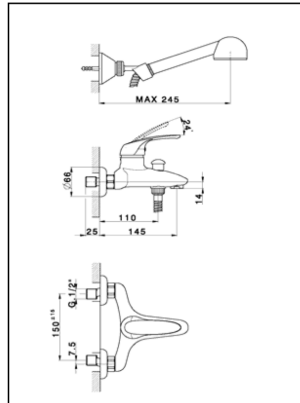

Single lever bath mixer FLASH_FL000130

cisal

FL 00012 (FL00013)

NR.	DESCRIZIONE DESCRIPTION BESCHREIBUNG DESCRIPTION	N.CODICE CODE NO. WERSKNR. NR.CODE	NR.	DESCRIZIONE DESCRIPTION BESCHREIBUNG DESCRIPTION	N.CODICE CODE NO. WERSKNR. NR.CODE	NR.	DESCRIZIONE DESCRIPTION BESCHREIBUNG DESCRIPTION	N.CODICE CODE NO. WERSKNR. NR.CODE
1	Leva monocomando "FL" Lever "FL" Hebel "FL" Levier "FL"	ZZ940780	5	Eccentrico con rosone Excentric connection with escutcheon S - Anschluss m.Rosette Excentrique + rosace	ZZ927300	9	Deviazione automatica per gruppi vasca Diverter-new model Umsteller Inverseur B/D	ZZ928430
1-1	Grano punta coppa inox M5x6 Screw-stainless steel M5x6 Madenschraube M.5x6 Vis speciale inox M5x6	ZZ940630	5-1	Guarnizione NBR 90 SH. 24x16x2,7 Gasket NBR 90 SH. 24x16x2,7 Dichtung NBR 90 SH. 24x14x2,7 Joint NBR 90 SH. 24x14x2,7	ZZ926890	10	Supporto duplex esterno Hook for handshower Wandhalter Support mural	ZZ940680
1-2	Piachetta per leva Cap for lever Abdeckkappe f/Hebel Plaquette levier	ZZ927100	6	Eccentrico con rosone Excentric connection with escutcheon S - Anschluss m.Rosette Excentrique + rosace	ZZ928480	11	Doccia Globo Handshower Globo Handbrause Globo Douchette Globo	DS014020
2	Copricartuccia senza ideogrammi Escutcheon cartridge without ideogram Abdeckkappe ohne Ideogramm Couvre-cartouche sans ideogramme	ZZ940650	7	Flessibile 150cm Ø14 1/2"x1/2" Flex 150cm Ø14 1/2"x1/2" Brauseschlauch 150cm Ø14 1/2"x1/2" Flex 150cm Ø14 1/2"x1/2"	ZA009000			
3	Calotta bloccaggio cartuccia Nut for mixing valve Mutter f/kartusche Ecorou pour cartouche	ZZ940660	8	Aeratore M.24x1 IC Mousseur M.24x1 IC Perlator M.24x1 IC Mousseur M.24x1 IC	ZZ928500			
4	Cartuccia monocomando Mixing valve Kartusche Cartouche mitigeurs	ZZ940340	8-1	Cartuccia per aeratore M.24x1 Mousseur cartridge M.24x1 Kart.f/Perlator M.24x1 Cartouche x mousseur M.24x1	ZZ927260			

FL000130

<https://en.cisal.it/single-lever-bath-mixer-flash-fl000130>

2026-04-08