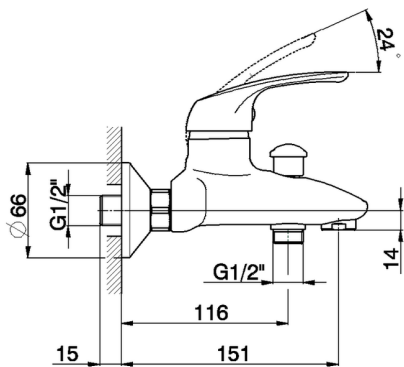

Single lever bath mixer FLASH_FL000130

MODEL **FL000130**

Single lever bath mixer, without shower set, 1/2" M flexible connection

AVAILABLE FINISHINGS

CHARACTERISTICS

Cartridge Spare Parts **ZZ94034000**

35 mm Cartridge