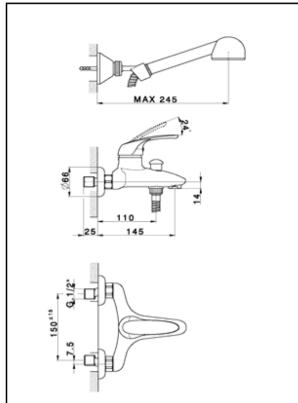

Single lever bath mixer FLASH_FL000130

cisal

FL 00012 (FL00013)

NR.	DESCRIZIONE DESCRIPTION BESCHREIBUNG DESCRIPTION	N.CODICE CODE NO. WERSKNR. NR.CODE	NR.	DESCRIZIONE DESCRIPTION BESCHREIBUNG DESCRIPTION	N.CODICE CODE NO. WERSKNR. NR.CODE	NR.	DESCRIZIONE DESCRIPTION BESCHREIBUNG DESCRIPTION	N.CODICE CODE NO. WERSKNR. NR.CODE
1	Leva monocomando "FL" Lever "FL" Hebel "FL" Levier "FL"	ZZ940780	5	Eccentrico con rosone Excentric connection with escutcheon S - Anschluss m. Rosette Excentrique + rosace	ZZ927300	9	Deviazione automatica per gruppi vasca Diverter-new model Umsteller Inverseur B/D	ZZ928430
1-1	Grano punta coppa inox M5x6 Screw-stainless steel M5x6 Madenschraube M.5x6 Vis speciale inox M5x6	ZZ940630	5-1	Guarnizione NBR 90 SH. 24x16x2,7 Gasket NBR 90 SH. 24x16x2,7 Dichtung NBR 90 SH. 24x14x2,7 Joint NBR 90 SH. 24x14x2,7	ZZ926890	10	Supporto duplex esterno Hook for handshower Wandhalter Support mural	ZZ940680
1-2	Piaccetta per leva Cap for lever Abdeckkappe f/Hebel Plaquette levier	ZZ927100	6	Eccentrico con rosone Excentric connection with escutcheon S - Anschluss m. Rosette Excentrique + rosace	ZZ928480	11	Doccia Globo Handshower Globo Handbrause Globo Douchette Globo	DS014020
2	Copricartuccia senza ideogrammi Escutcheon cartridge without ideogram Abdeckkappe ohne Ideogramm Couvre-cartouche sans ideogramme Calotta bloccaggio cartuccia	ZZ940650	7	Flessibile 150cm Ø14 1/2"x1/2" Flex 150cm Ø14 1/2"x1/2" Brauseschlauch 150cm Ø14 1/2"x1/2" Flex 150cm Ø14 1/2"x1/2"	ZA009000			
3	Nut for mixing valve Mutter f/kartusche Ecorou pour cartouche	ZZ940660	8	Aeratore M.24x1 IC Mousseur M.24x1 IC Perlator M.24x1 IC Mousseur M.24x1 IC	ZZ928500			
4	Cartuccia monocomando Mixing valve Kartusche Cartouche mitigeurs	ZZ940340	8-1	Cartuccia per aeratore M.24x1 Mousseur cartridge M.24x1 Kart.f/Perlator M.24x1 Cartouche x mousseur M.24x1	ZZ927260			

FL000130

<https://en.cisal.it/single-lever-bath-mixer-flash-fl000130>

2026-06-13