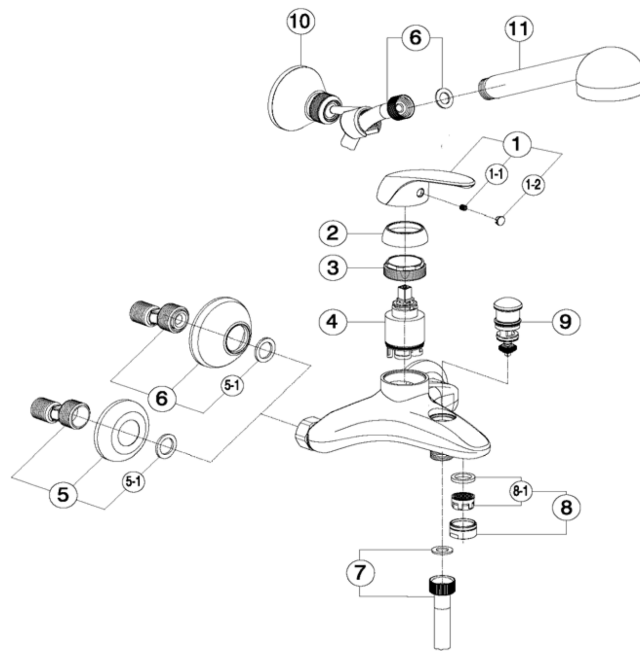

Single lever bath mixer FLASH_FL000130

cisal

FL 00012 (FL00013)

NR.	DESCRIZIONE DESCRIPTION BESCHREIBUNG DESCRIPTION	N.CODICE CODE NO. WERSKNR. NR.CODE	NR.	DESCRIZIONE DESCRIPTION BESCHREIBUNG DESCRIPTION	N.CODICE CODE NO. WERSKNR. NR.CODE	NR.	DESCRIZIONE DESCRIPTION BESCHREIBUNG DESCRIPTION	N.CODICE CODE NO. WERSKNR. NR.CODE
1	Leva monocomando "FL" Lever "FL" Hebel "FL" Levier "FL"	ZZ940780	5	Eccentrico con rosone Excentric connection with escutcheon S - Anschluss m. Rosette Excentrique + rosace	ZZ927300	9	Deviazione automatica per gruppi vasca Diverter-new model Umsteller Inverseur B/D	ZZ928430
1-1	Grano punta coppa inox M5x6 Screw-stainless steel M5x6 Madenschraube M.5x6 Vis speciale inox M5x6	ZZ940630	5-1	Guarnizione NBR 90 SH. 24x16x2,7 Gasket NBR 90 SH. 24x16x2,7 Dichtung NBR 90 SH. 24x14x2,7 Joint NBR 90 SH. 24x14x2,7	ZZ926890	10	Supporto duplex esterno Hook for handshower Wandhalter Support mural	ZZ940680
1-2	Piaccetta per leva Cap for lever Abdeckkappe f/Hebel Plaquette levier	ZZ927100	6	Eccentrico con rosone Excentric connection with escutcheon S - Anschluss m. Rosette Excentrique + rosace	ZZ928480	11	Doccia Globo Handshower Globo Handbrause Globo Douchette Globo	DS014020
2	Copricartuccia senza ideogrammi Escutcheon cartridge without ideogram Abdeckkappe ohne Ideogramm Couvre-cartouche sans ideogramme Calotta bloccaggio cartuccia	ZZ940650	7	Flessibile 150cm Ø14 1/2"x1/2" Flex 150cm Ø14 1/2"x1/2" Brauseschlauch 150cm Ø14 1/2"x1/2" Flex 150cm Ø14 1/2"x1/2"	ZA009000			
3	Nut for mixing valve Mutter f/kartusche Ecorou pour cartouche	ZZ940660	8	Aeratore M.24x1 IC Mousseur M.24x1 IC Perlator M.24x1 IC Mousseur M.24x1 IC	ZZ928500			
4	Cartuccia monocomando Mixing valve Kartusche Cartouche mitigeurs	ZZ940340	8-1	Cartuccia per aeratore M.24x1 Mousseur cartridge M.24x1 Kart.f/Perlator M.24x1 Cartouche x mousseur M.24x1	ZZ927260			

FL000130

<https://en.cisal.it/single-lever-bath-mixer-flash-fl000130>

2026-06-13