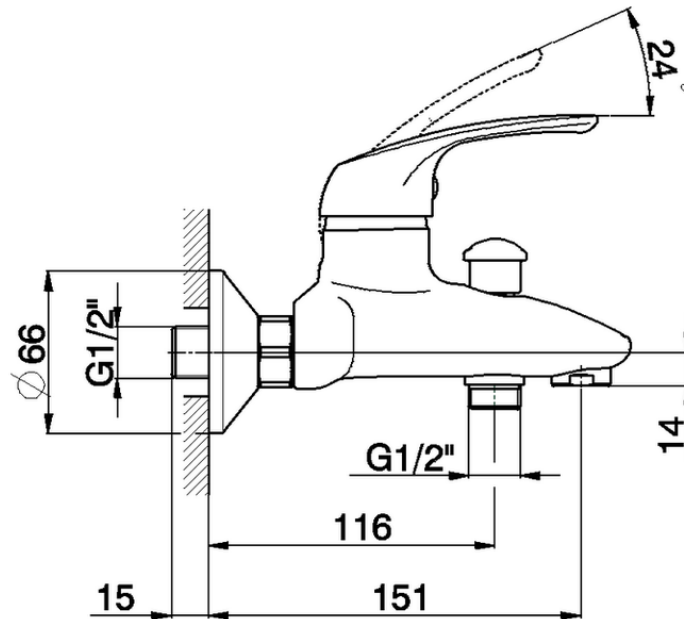

Single lever bath mixer FLASH_FL000130

FL000130

<https://en.cisal.it/single-lever-bath-mixer-flash-fl000130>

2026-04-29