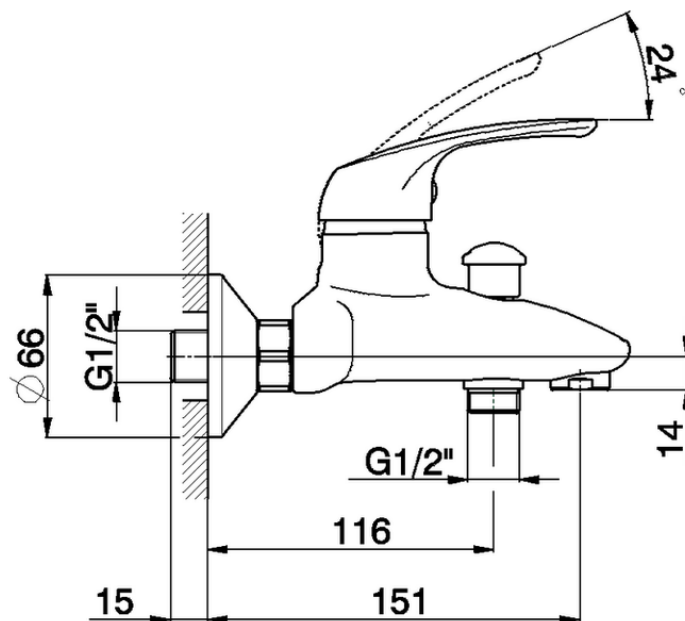

Single lever bath mixer FLASH_FL000130

FL000130

<https://en.cisal.it/single-lever-bath-mixer-flash-fl000130>

2026-06-13