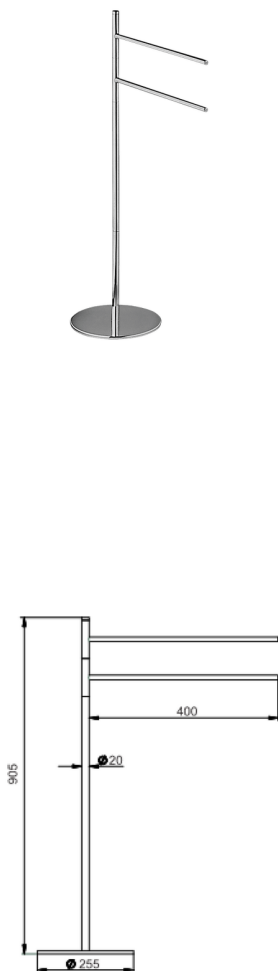

Standing set BATHROOM ACCESSORIES_SY090910

MODEL **SY090910**

Standing set, 2 towel holders

AVAILABLE FINISHINGS

- **21** 21 Chrome
- **2B** 2B Polished Nickel
- **2F** 2F Brushed Nickel
- **2P** 2P Rose Gold
- **2Q** 2Q Black Titanium
- **40** 40 Matt Black
- **4Q** 4Q Matt White

CHARACTERISTICS

2026-06-13