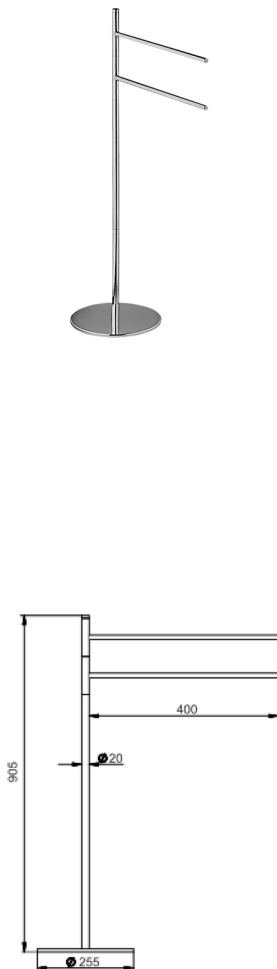

Standing set BATHROOM ACCESSORIES_SY090910

MODEL **SY090910**

Standing set, 2 towel holders

AVAILABLE FINISHINGS

- **21** 21 Chrome
- **2B** 2B Polished Nickel
- **2F** 2F Brushed Nickel
- **2P** 2P Rose Gold
- **2Q** 2Q Black Titanium
- **40** 40 Matt Black
- **4Q** 4Q Matt White

CHARACTERISTICS

2026-04-06