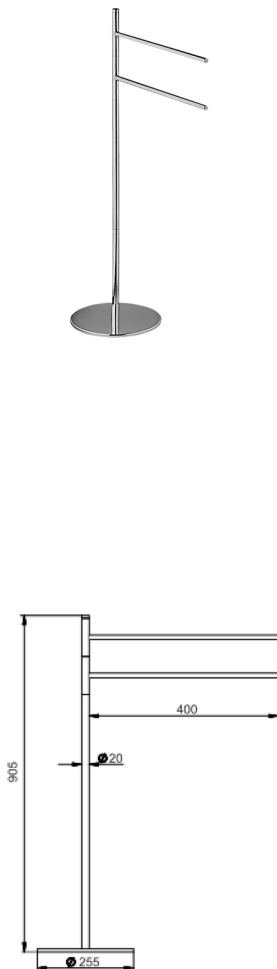

## Standing set BATHROOM ACCESSORIES\_SY090910

MODEL **SY090910**

Standing set, 2 towel holders

### AVAILABLE FINISHINGS

- 
**21** 21 Chrome
- 
**2B** 2B Polished Nickel
- 
**2F** 2F Brushed Nickel
- 
**2P** 2P Rose Gold
- 
**2Q** 2Q Black Titanium
- 
**40** 40 Matt Black
- 
**4Q** 4Q Matt White