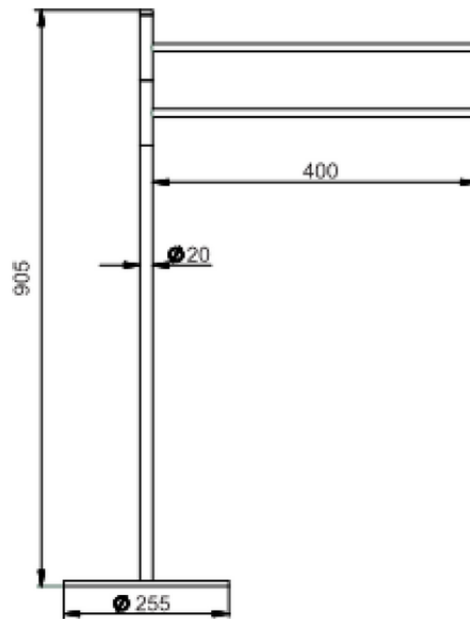

Standing set BATHROOM ACCESSORIES_SY090910

SY090910

<https://en.cisal.it/standing-set-bathroom-accessories-sy090910>

2026-04-06