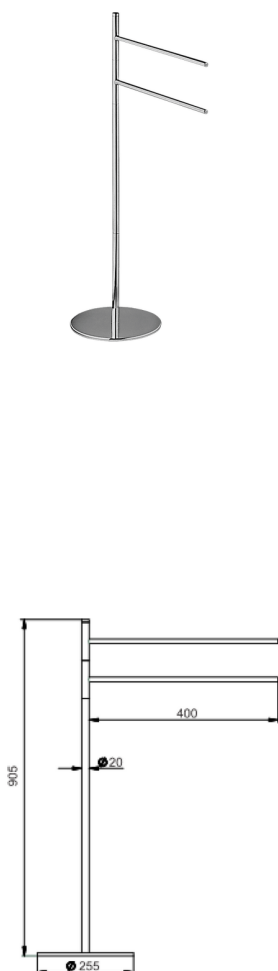

Standing set BATHROOM ACCESSORIES_SY090910

MODEL **SY090910**

Standing set, 2 towel holders

AVAILABLE FINISHINGS

- 

21 21 Chrome
- 

2B 2B Polished Nickel
- 

2F 2F Brushed Nickel
- 

2P 2P Rose Gold
- 

2Q 2Q Black Titanium
- 

40 40 Matt Black
- 

4Q 4Q Matt White

CHARACTERISTICS

2026-06-16