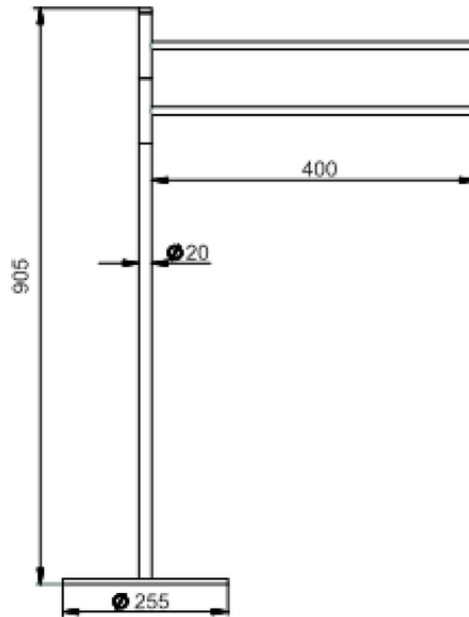

Standing set BATHROOM ACCESSORIES_SY090910

SY090910

<https://en.cisal.it/standing-set-bathroom-accessories-sy090910>

2026-06-13