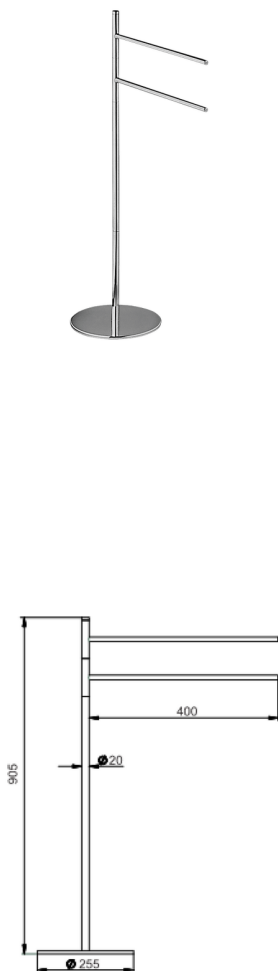

Standing set BATHROOM ACCESSORIES_SY090910

MODEL **SY090910**

Standing set, 2 towel holders

AVAILABLE FINISHINGS

- 

21 21 Chrome
- 

2B 2B Polished Nickel
- 

2F 2F Brushed Nickel
- 

2P 2P Rose Gold
- 

2Q 2Q Black Titanium
- 

40 40 Matt Black
- 

4Q 4Q Matt White

CHARACTERISTICS

2026-06-10