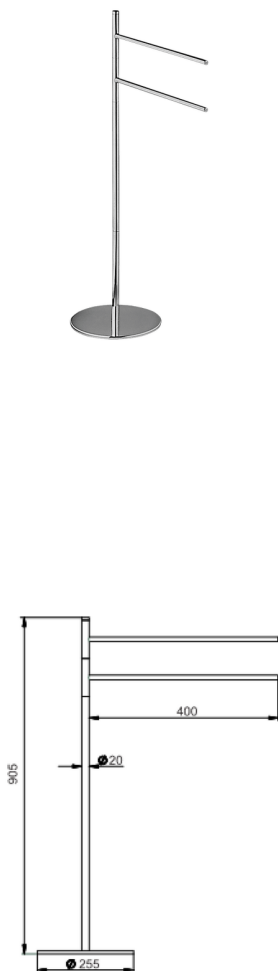

Standing set BATHROOM ACCESSORIES_SY090910

MODEL **SY090910**

Standing set, 2 towel holders

AVAILABLE FINISHINGS

- 

21 21 Chrome
- 

2B 2B Polished Nickel
- 

2F 2F Brushed Nickel
- 

2P 2P Rose Gold
- 

2Q 2Q Black Titanium
- 

40 40 Matt Black
- 

4Q 4Q Matt White

CHARACTERISTICS

2026-04-07