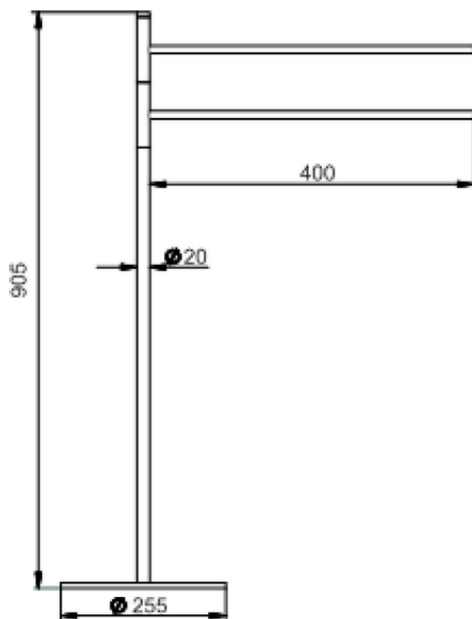

Standing set BATHROOM ACCESSORIES_SY090910

SY090910

<https://en.cisal.it/standing-set-bathroom-accessories-sy090910>

2026-04-05