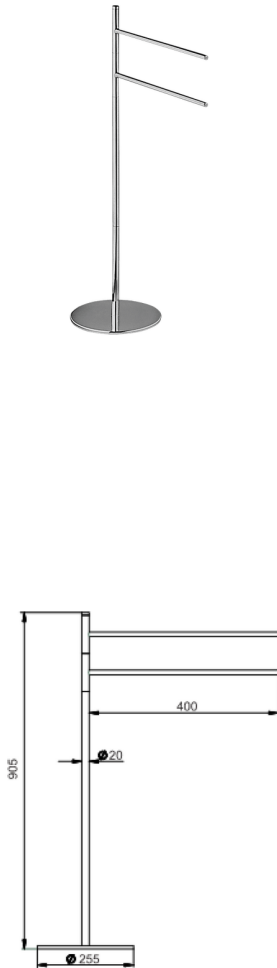

Standing set BATHROOM ACCESSORIES_SY090910

MODEL **SY090910**

Standing set, 2 towel holders

AVAILABLE FINISHINGS

- **21** 21 Chrome
- **2B** 2B Polished Nickel
- **2F** 2F Brushed Nickel
- **2P** 2P Rose Gold
- **2Q** 2Q Black Titanium
- **40** 40 Matt Black
- **4Q** 4Q Matt White

CHARACTERISTICS

2026-04-26