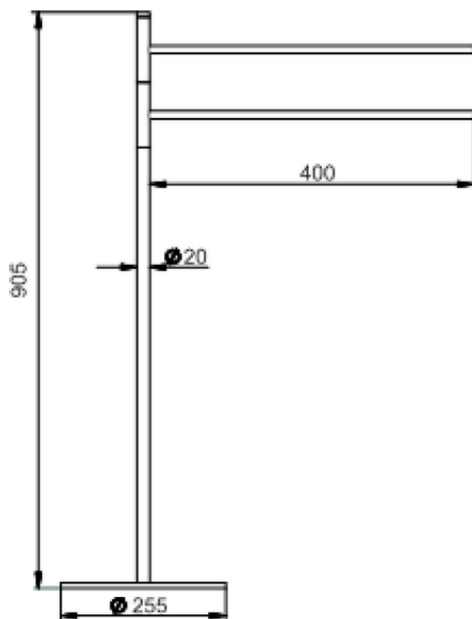

Standing set BATHROOM ACCESSORIES_SY090910

SY090910

<https://en.cisal.it/standing-set-bathroom-accessories-sy090910>

2026-05-17