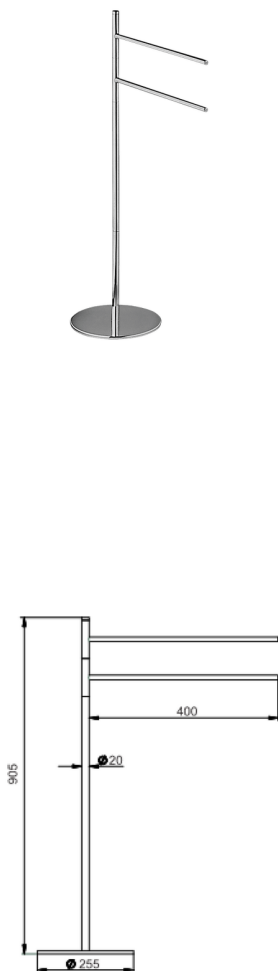

Standing set BATHROOM ACCESSORIES_SY090910

MODEL **SY090910**

Standing set, 2 towel holders

AVAILABLE FINISHINGS

- **21** 21 Chrome
- **2B** 2B Polished Nickel
- **2F** 2F Brushed Nickel
- **2P** 2P Rose Gold
- **2Q** 2Q Black Titanium
- **40** 40 Matt Black
- **4Q** 4Q Matt White

CHARACTERISTICS

2026-06-26