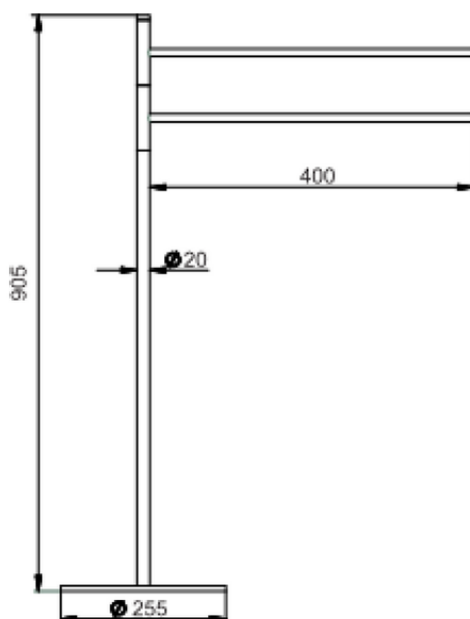

Standing set BATHROOM ACCESSORIES_SY090910

SY090910

<https://en.cisal.it/standing-set-bathroom-accessories-sy090910>

2026-06-13