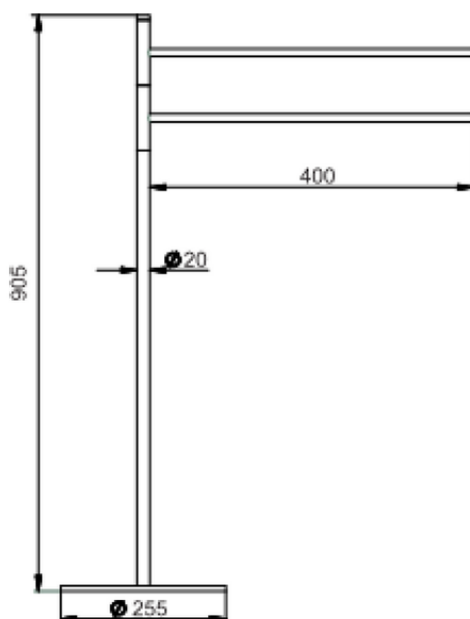

Standing set BATHROOM ACCESSORIES_SY090910

SY090910

<https://en.cisal.it/standing-set-bathroom-accessories-sy090910>

2026-04-06