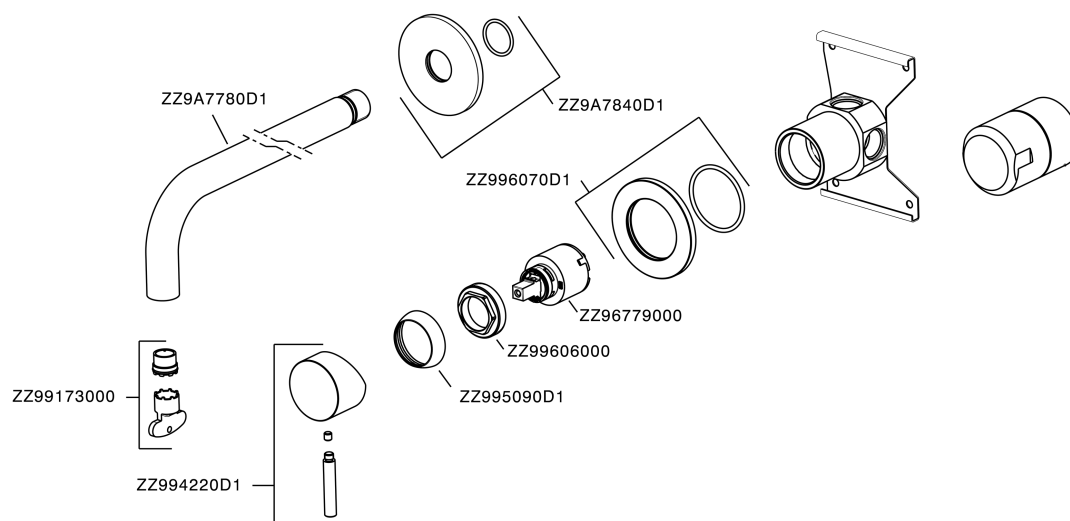

## Exposed single lever washbasin mixer XION\_XI002510

XI002510

<https://en.cisal.it/exposed-single-lever-washbasin-mixer-xion-xi002510>

2024-12-22