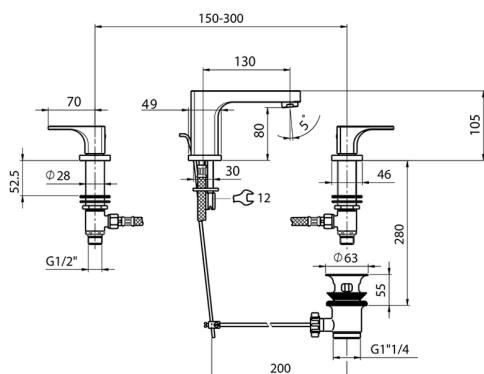

3 hole washbasin mixer CUBIC_CU001020

MODEL **CU001020**

3 hole washbasin mixer, with automatic 1"1/4 automatic pop-up waste

AVAILABLE FINISHINGS

-  **21** 21 Chrome
-  **2B** 2B Polished Nickel
-  **2F** 2F Brushed Nickel
-  **40** 40 Matt Black