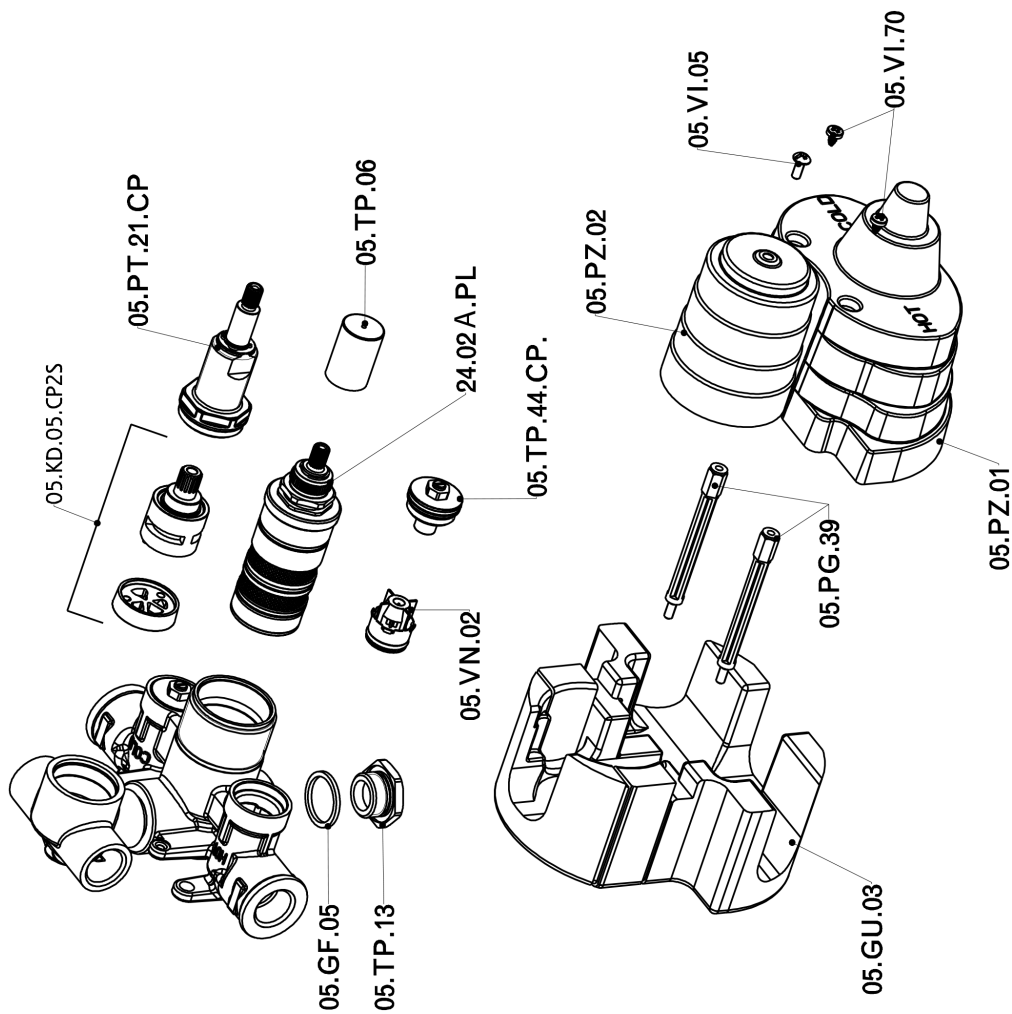

Exposed part for con.thermo.shower valve, 2-outlet NUOVA LESS_LN018100

LN018100

<https://en.cisal.it/exposed-part-for-con-thermo-shower-valve-2-outlet-nuova-less-ln018100>

Concealed thermostatic shower valve, 2-outlets CONCEALED_ZA018101

ZA018101

<https://en.cisal.it/concealed-thermostatic-shower-valve-2-outlets-concealed-za018101>

2024-12-22