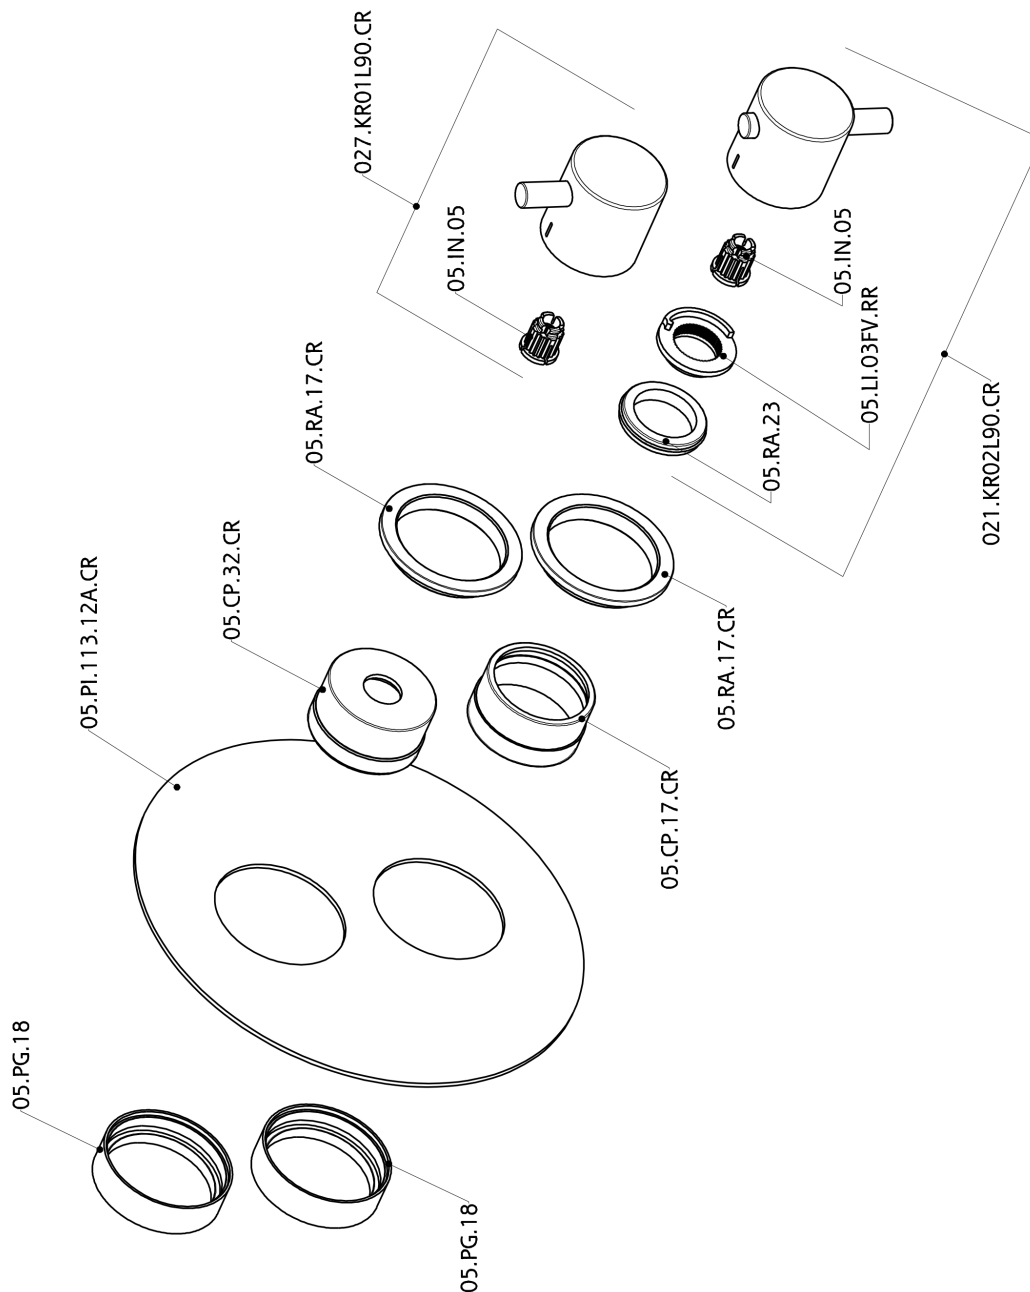

Exposed part for con.thermo.shower valve, 2-outlet NUOVA LESS_LN018100

LN018100

<https://en.cisal.it/exposed-part-for-con-thermo-shower-valve-2-outlet-nuova-less-ln018100>

Concealed thermostatic shower valve, 2-outlets CONCEALED_ZA018101

ZA018101

<https://en.cisal.it/concealed-thermostatic-shower-valve-2-outlets-concealed-za018101>

2024-12-22