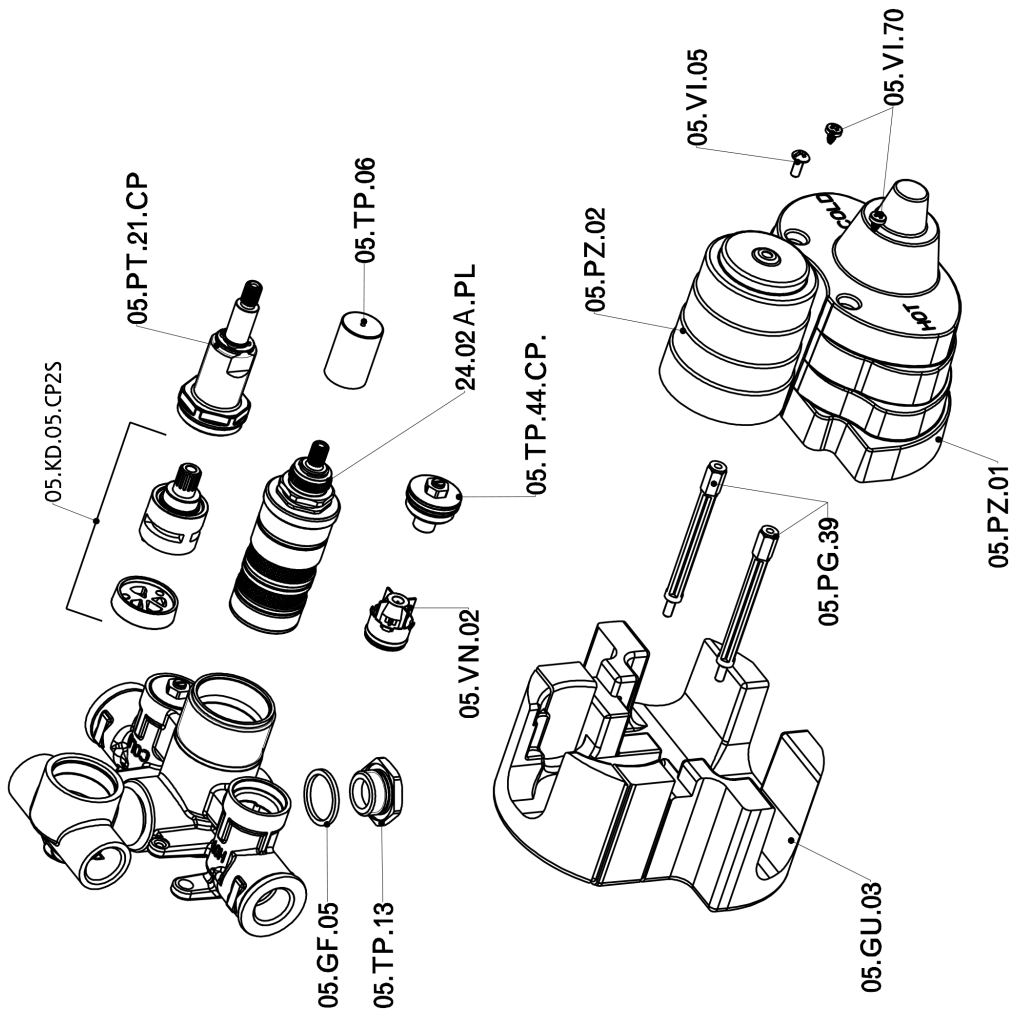

Exposed part for con.thermo.shower valve, 2-outlet NUOVA LESS_LN018100

LN018100

<https://en.cisal.it/exposed-part-for-con-thermo-shower-valve-2-outlet-nuova-less-ln018100>

Concealed thermostatic shower valve, 2-outlets CONCEALED_ZA018101

ZA018101

<https://en.cisal.it/concealed-thermostatic-shower-valve-2-outlets-concealed-za018101>

2024-12-22