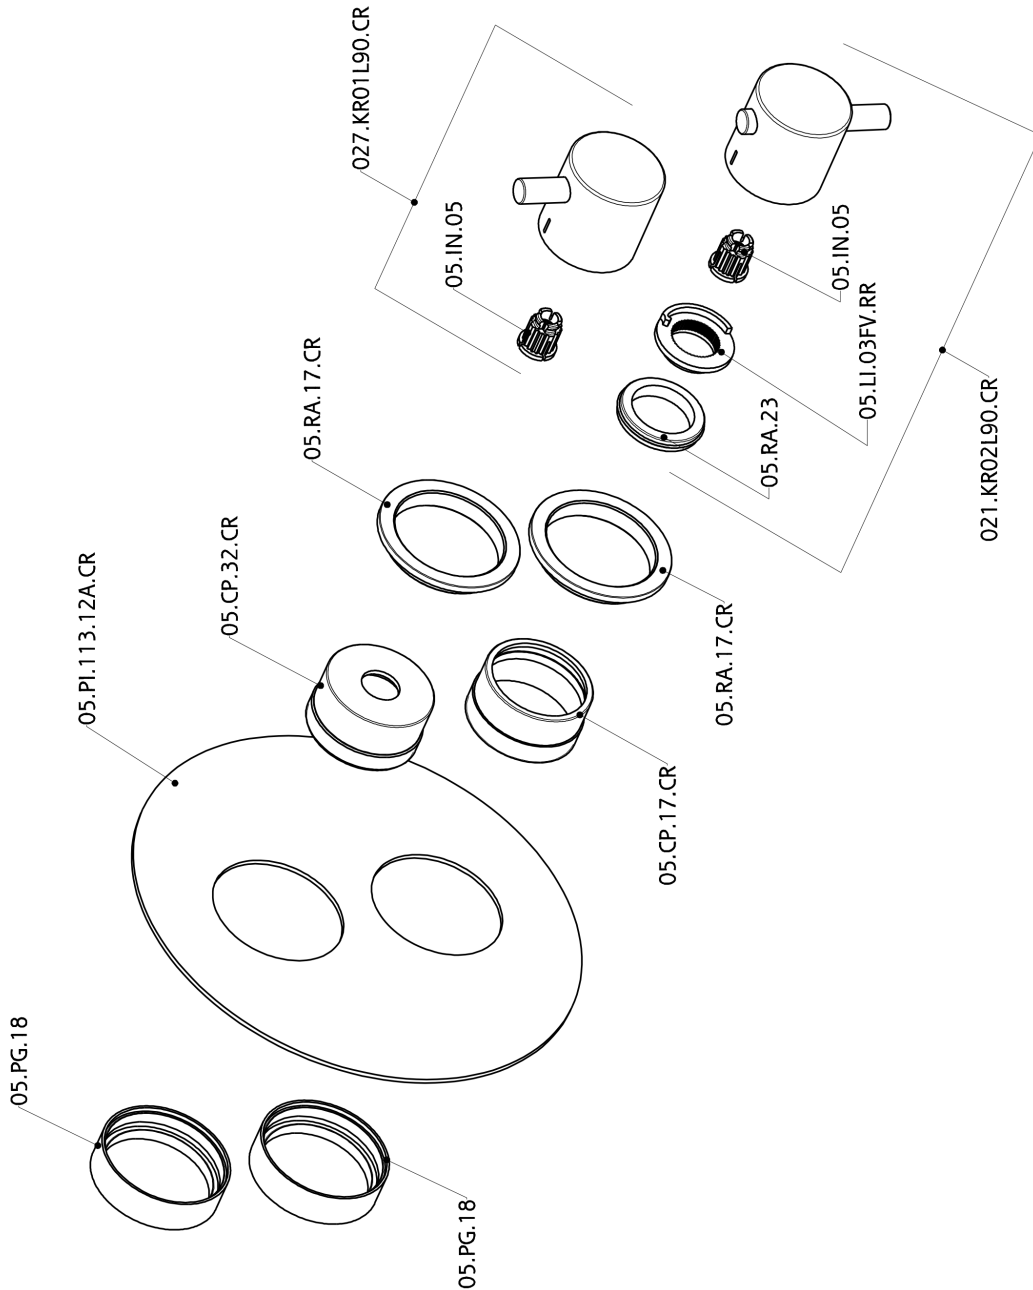

Exposed part for con.thermo.shower valve, 2-outlet NUOVA LESS_LN018100

LN018100

<https://en.cisal.it/exposed-part-for-con-thermo-shower-valve-2-outlet-nuova-less-ln018100>

Concealed thermostatic shower valve, 2-outlets CONCEALED_ZA018101

ZA018101

<https://en.cisal.it/concealed-thermostatic-shower-valve-2-outlets-concealed-za018101>

2024-12-22