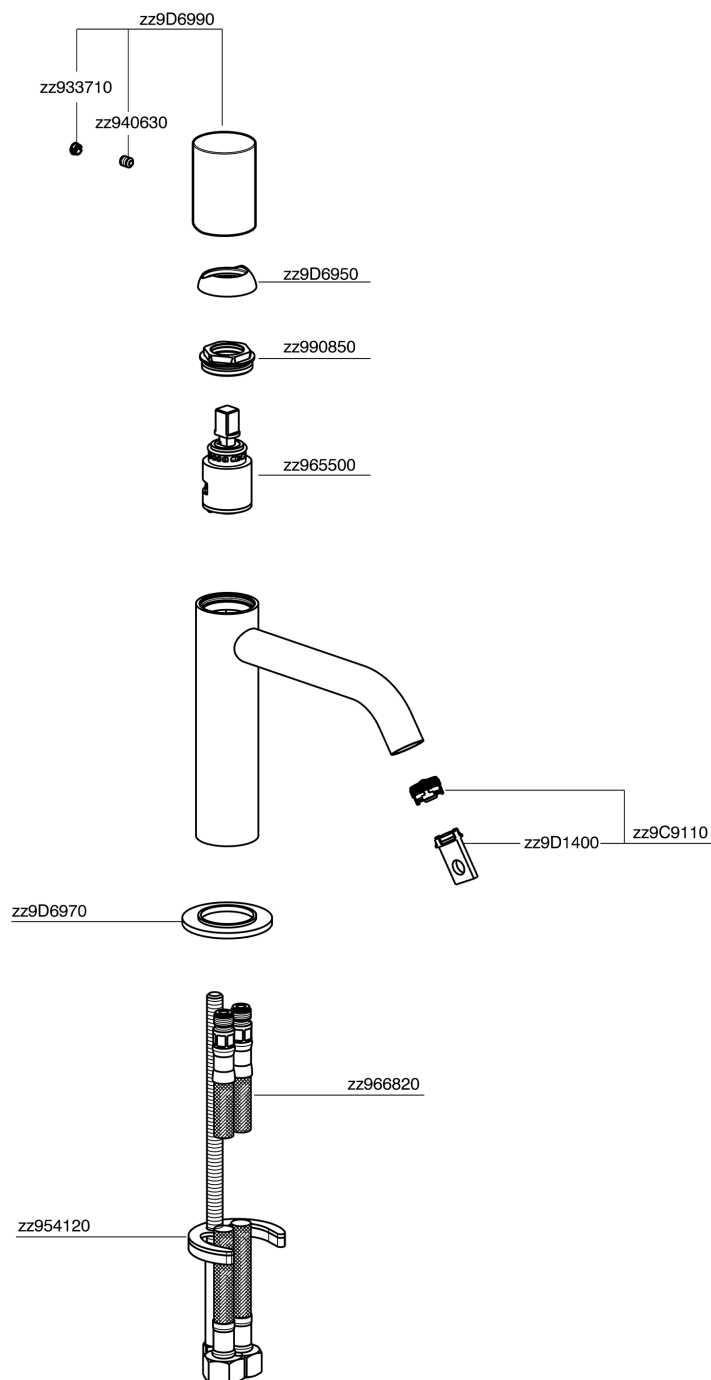

Single lever 'large' washbasin mixer SMOOTH X32_X3000504

MODEL **X3000504**

Single lever 'large' washbasin mixer, without waste, G.3/8" stainless steel flexible hoses, with smooth lever, Inox AISI 316L

AVAILABLE FINISHINGS

-  **D1** D1 Brushed Inox
-  **5H** 5H Dark Brass Brushed
-  **5L** 5L Brushed Black Titanium
-  **5N** 5N Brushed Rose Gold

CHARACTERISTICS

Cartridge Spare Parts **ZZ96550000**

25 mm Cartridge

Single lever 'large' washbasin mixer SMOOTH X32_X3000504

X3000504

<https://en.cisal.it/single-lever-large-washbasin-mixer-smooth-x32-x3000504>

2026-06-13