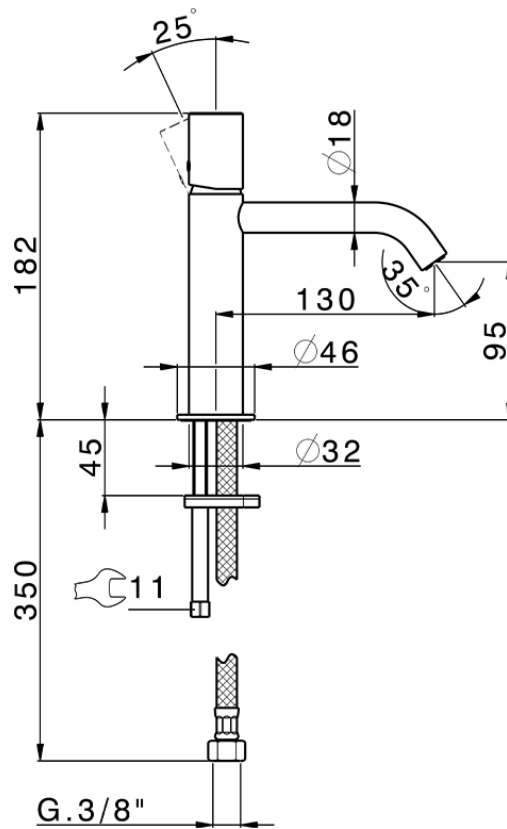

Single lever 'large' washbasin mixer SMOOTH X32_X3000504

X3000504

<https://en.cisal.it/single-lever-large-washbasin-mixer-smooth-x32-x3000504>

2026-05-17