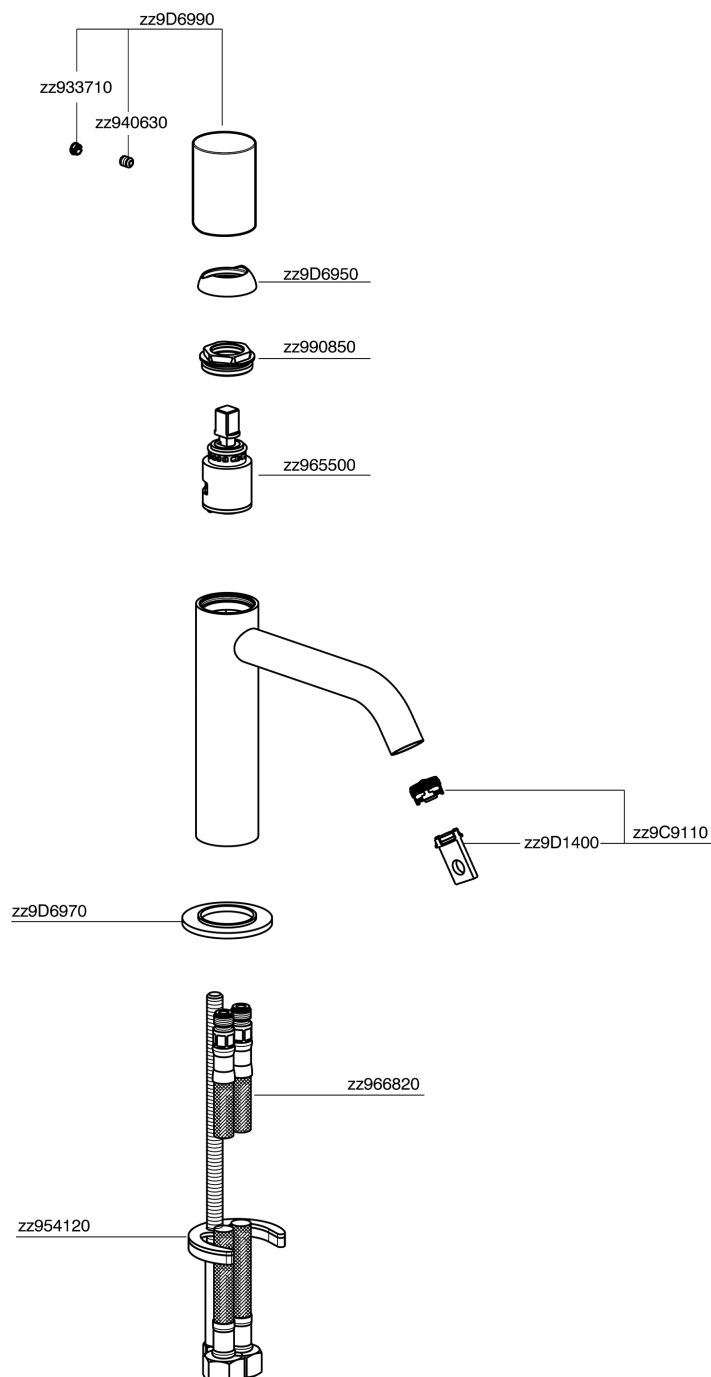

Single lever 'large' washbasin mixer SMOOTH X32_X3000504

X3000504

<https://en.cisal.it/single-lever-large-washbasin-mixer-smooth-x32-x3000504>

2026-04-26