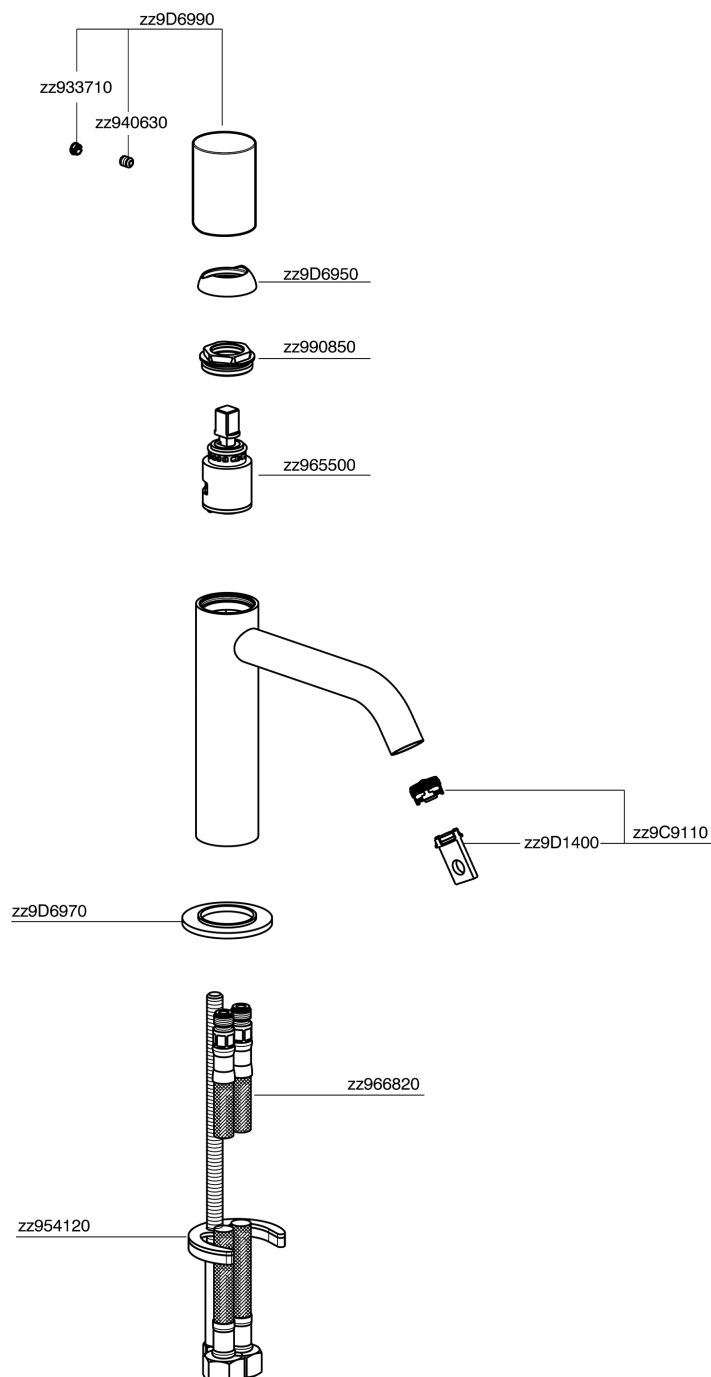

## Single lever 'large' washbasin mixer SMOOTH X32\_X3000504

MODEL **X3000504**

Single lever 'large' washbasin mixer, without waste, G.3/8" stainless steel flexible hoses, with smooth lever, Inox AISI 316L

### CHARACTERISTICS

Cartridge Spare Parts **ZZ96550000**

**25 mm Cartridge**

## Single lever 'large' washbasin mixer SMOOTH X32\_X3000504

X3000504

<https://en.cisal.it/single-lever-large-washbasin-mixer-smooth-x32-x3000504>

2026-04-26