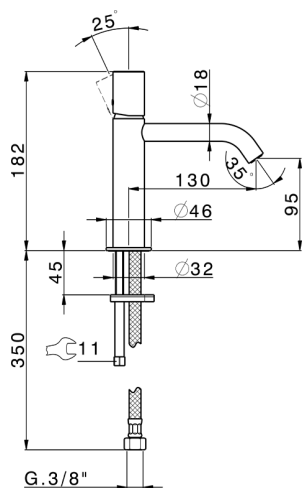

## Single lever 'large' washbasin mixer SMOOTH X32\_X3000504

MODEL **X3000504**

Single lever 'large' washbasin mixer, without waste, G.3/8" stainless steel flexible hoses, with smooth lever, Inox AISI 316L

### CHARACTERISTICS

Cartridge Spare Parts **ZZ96550000**

**25 mm Cartridge**

## Single lever 'large' washbasin mixer SMOOTH X32\_X3000504

X3000504

<https://en.cisal.it/single-lever-large-washbasin-mixer-smooth-x32-x3000504>

2026-04-26