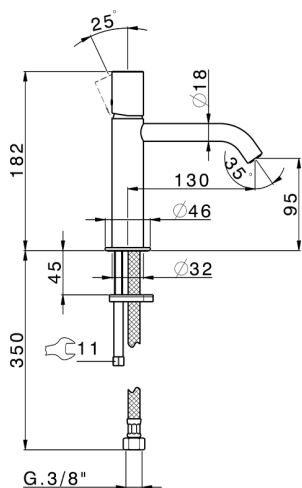

Single lever 'large' washbasin mixer SMOOTH X32_X3000504

MODEL **X3000504**

Single lever 'large' washbasin mixer, without waste, G.3/8" stainless steel flexible hoses, with smooth lever, Inox AISI 316L

AVAILABLE FINISHINGS

-  **D1** D1 Brushed Inox
-  **5H** 5H Dark Brass Brushed
-  **5L** 5L Brushed Black Titanium
-  **5N** 5N Brushed Rose Gold

CHARACTERISTICS

Cartridge Spare Parts **ZZ96550000**

25 mm Cartridge

Single lever 'large' washbasin mixer SMOOTH X32_X3000504

X3000504

<https://en.cisal.it/single-lever-large-washbasin-mixer-smooth-x32-x3000504>

2026-05-17