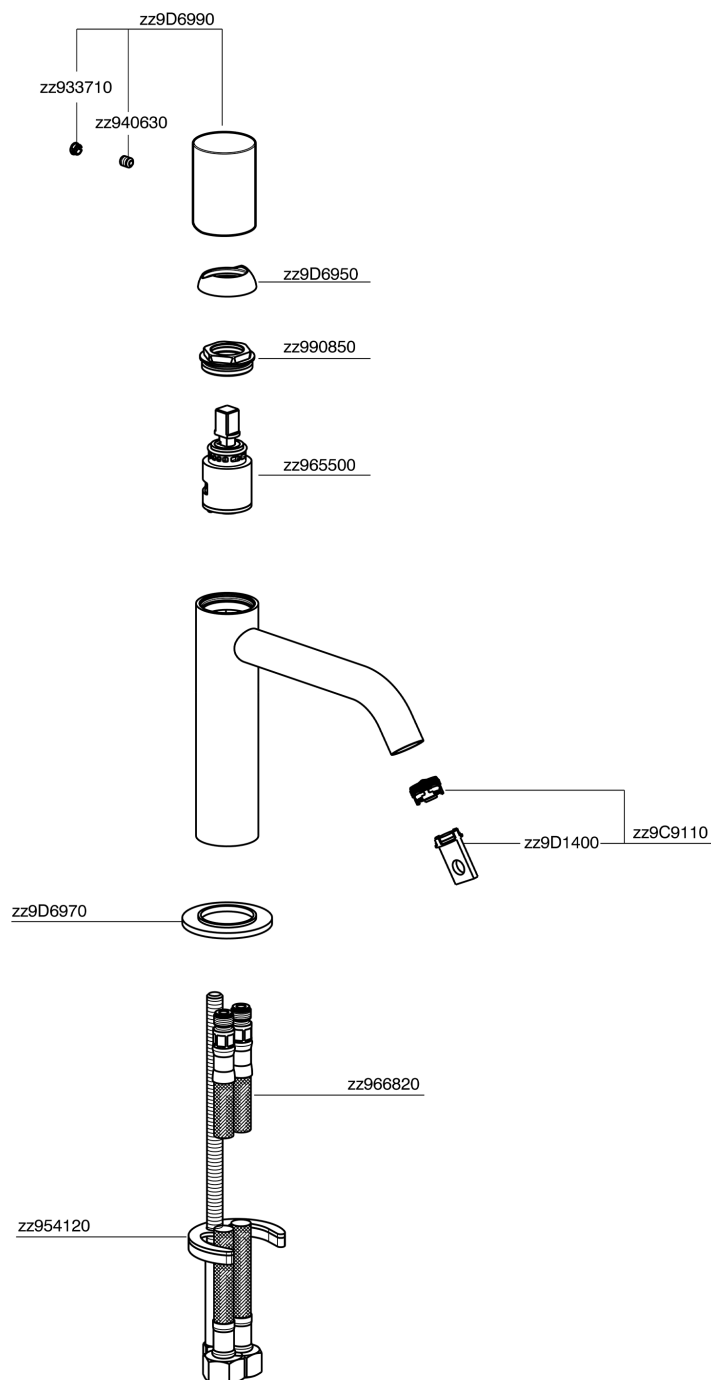

Single lever 'large' washbasin mixer SMOOTH X32_X3000504

X3000504

<https://en.cisal.it/single-lever-large-washbasin-mixer-smooth-x32-x3000504>

2026-06-13